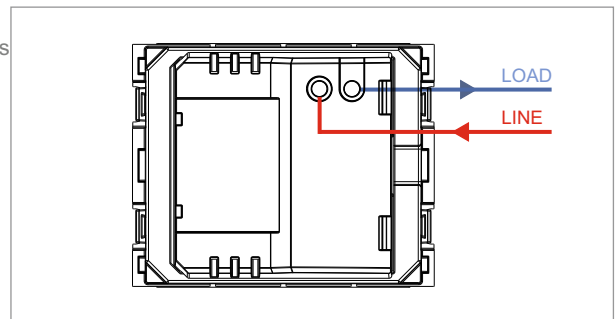

CUBE Series

V5910 .02

Vertical Fan Regulator for 120W fan - Step Type with Bar Knob - 2 module Quartz Gray

5267.51.8

Code:	V5910 .02
Series:	CUBE Series
Family:	Vertical Fan Regulator & Dimmers
Module Size:	Two Module
Colour:	Quartz Gray
Mark:	Norisys
Rated supply voltage:	240V
Maximum resistive load:	120W
Dimensions:	44.8mm x 55.6mm x 51.8mm
Weight:	73.6g

Wiring Diagram:

Drawings:

Installation:

Installation of the product should be carried out in compliance with the current regulations regarding the installation of electrical systems in the country where the product is installed.