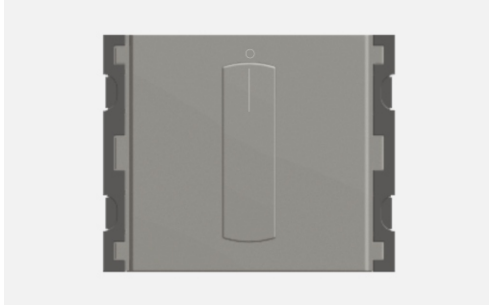

CUBE Series

V5910 .02

Vertical Fan Regulator for 120W fan - Step Type with Bar Knob - 2 module Quartz Gray

5267.51.8

Code:	V5910 .02
Series:	CUBE Series
Family:	Vertical Fan Regulator & Dimmers
Module Size:	Two Module
Colour:	Quartz Gray
Mark:	Norisys
Rated supply voltage:	240V
Maximum resistive load:	120W
Dimensions:	44.8mm x 55.6mm x 51.8mm
Weight:	73.6g