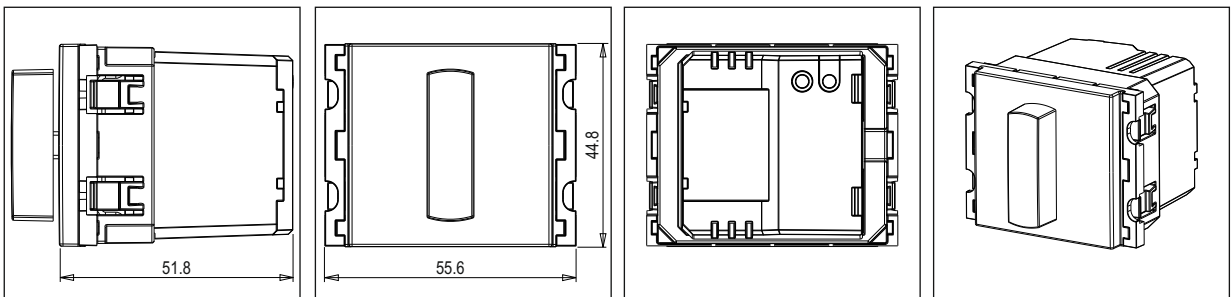

CUBE Series

V5910 .02

Vertical Fan Regulator for 120W fan - Step Type with Bar Knob - 2 module Quartz Gray

5267.51.8

Code:	V5910 .02
Series:	CUBE Series
Family:	Vertical Fan Regulator & Dimmers
Module Size:	Two Module
Colour:	Quartz Gray
Mark:	Norisys
Rated supply voltage:	240V
Maximum resistive load:	120W
Dimensions:	44.8mm x 55.6mm x 51.8mm
Weight:	73.6g

Wiring Diagram:

Drawings:

Installation:

Installation of the product should be carried out in compliance with the current regulations regarding the installation of electrical systems in the country where the product is installed.