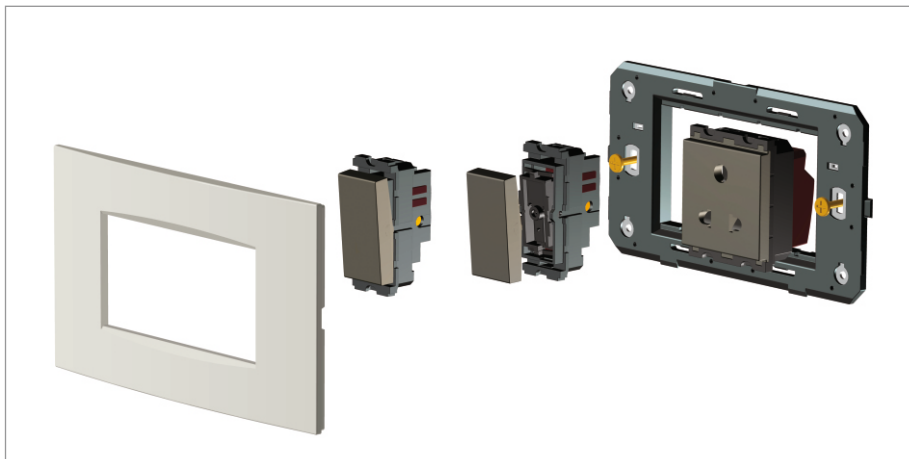

CUBE Series

V5910 .02

Vertical Fan Regulator for 120W fan - Step Type with Bar Knob - 2 module Quartz Gray

5267.51.8

Code:	V5910 .02
Series:	CUBE Series
Family:	Vertical Fan Regulator & Dimmers
Module Size:	Two Module
Colour:	Quartz Gray
Mark:	Norisys
Rated supply voltage:	240V
Maximum resistive load:	120W
Dimensions:	44.8mm x 55.6mm x 51.8mm
Weight:	73.6g

Wiring Diagram:

Drawings:

Installation:

Installation of the product should be carried out in compliance with the current regulations regarding the installation of electrical systems in the country where the product is installed.