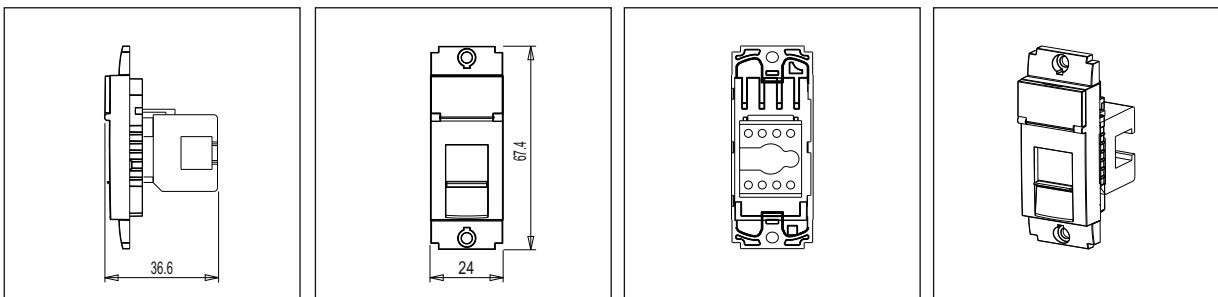

**SQUARE Series**

**S7802 .23**

Information Socket 6e - UTP Shuttered - 1 module Graphite Gray

5267.51.8

Code:	S7802 .23
Series:	SQUARE Series
Family:	Communique
Module Size:	One Module
Colour:	Graphite Gray
Mark:	Norisys
Rated supply voltage:	1Gb
Maximum resistive load:	100Mbps
Dimensions:	24mm x 67.4mm x 36.6mm
Weight:	20.3g

Wiring Diagram:

Drawings:

Installation:

Installation of the product should be carried out in compliance with the current regulations regarding the installation of electrical systems in the country where the product is installed.