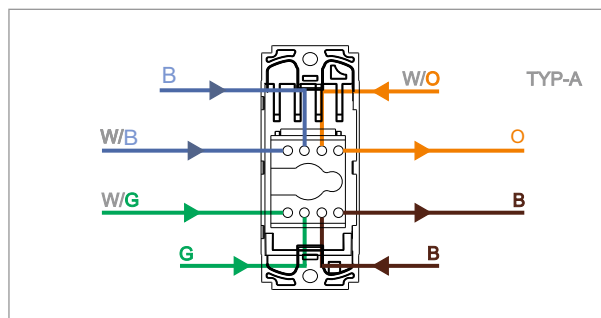

**SQUARE Series**

**S7802 .23**

Information Socket 6e - UTP Shuttered - 1 module Graphite Gray

5267.51.8

Code:	S7802 .23
Series:	SQUARE Series
Family:	Communique
Module Size:	One Module
Colour:	Graphite Gray
Mark:	Norisys
Rated supply voltage:	1Gb
Maximum resistive load:	100Mbps
Dimensions:	24mm x 67.4mm x 36.6mm
Weight:	20.3g

Wiring Diagram:

Drawings:

Installation:

Installation of the product should be carried out in compliance with the current regulations regarding the installation of electrical systems in the country where the product is installed.