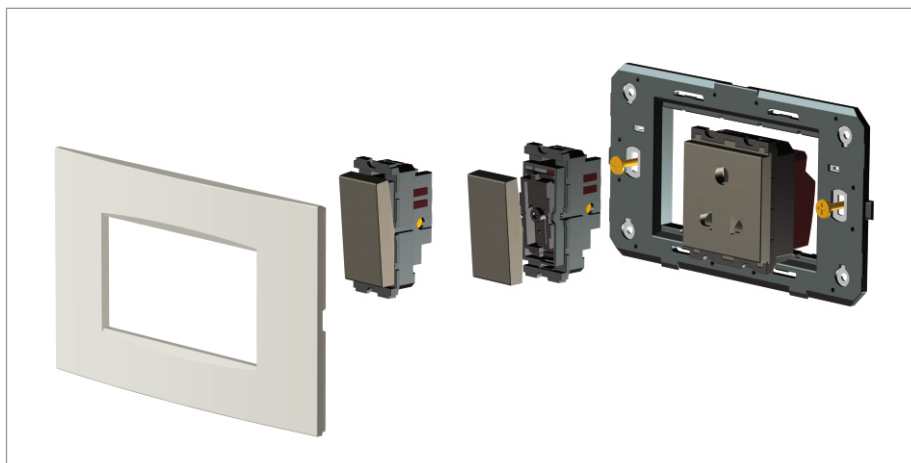

SQUARE Series

S7800 .23

Telephone Socket RJ-11 Double Line Shuttered - 1 module Graphite Gray

5267.51.8

Code:	S7800 .23
Series:	SQUARE Series
Family:	Communique
Module Size:	One Module
Colour:	Graphite Gray
Mark:	Norisys
Rated supply voltage:	--
Maximum resistive load:	-
Dimensions:	24mm x 67.4mm x 22.9mm
Weight:	18.5g

Wiring Diagram:

Drawings:

Installation:

Installation of the product should be carried out in compliance with the current regulations regarding the installation of electrical systems in the country where the product is installed.