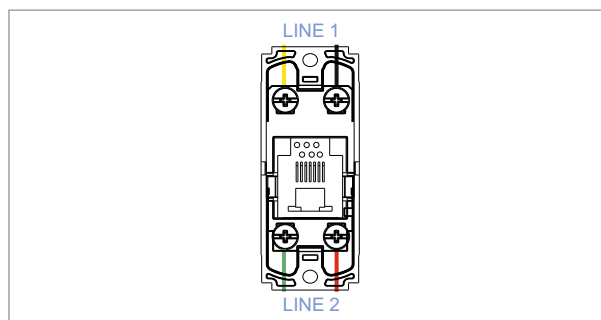

SQUARE Series

S7800 .23

Telephone Socket RJ-11 Double Line Shuttered - 1 module Graphite Gray

5267.51.8

Code:	S7800 .23
Series:	SQUARE Series
Family:	Communique
Module Size:	One Module
Colour:	Graphite Gray
Mark:	Norisys
Rated supply voltage:	--
Maximum resistive load:	-
Dimensions:	24mm x 67.4mm x 22.9mm
Weight:	18.5g

Wiring Diagram:

Drawings:

Installation:

Installation of the product should be carried out in compliance with the current regulations regarding the installation of electrical systems in the country where the product is installed.