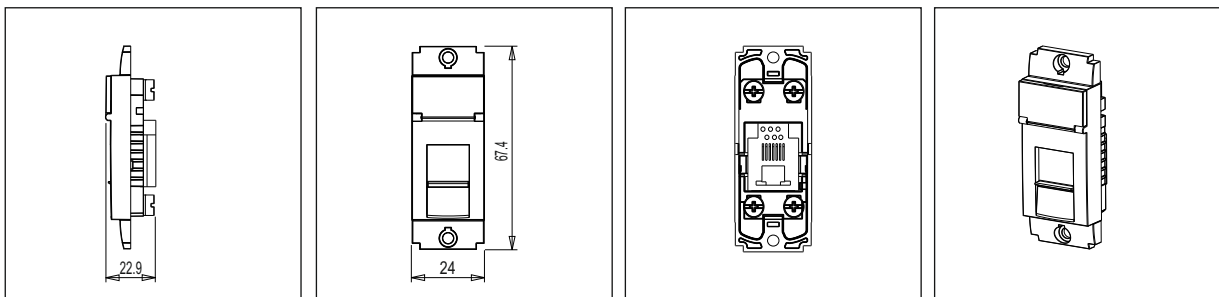

SQUARE Series

S7800 .23

Telephone Socket RJ-11 Double Line Shuttered - 1 module Graphite Gray

5267.51.8

Code:	S7800 .23
Series:	SQUARE Series
Family:	Communique
Module Size:	One Module
Colour:	Graphite Gray
Mark:	Norisys
Rated supply voltage:	--
Maximum resistive load:	-
Dimensions:	24mm x 67.4mm x 22.9mm
Weight:	18.5g

Wiring Diagram:

Drawings:

Installation:

Installation of the product should be carried out in compliance with the current regulations regarding the installation of electrical systems in the country where the product is installed.