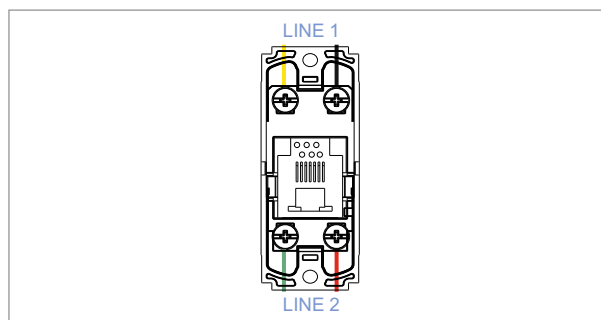

**SQUARE Series**

**S7800 .01**

Telephone Socket RJ-11 Double Line Shuttered - 1 module Frost White

5267.51.8

Code:	S7800 .01
Series:	SQUARE Series
Family:	Communique
Module Size:	One Module
Colour:	Frost White
Mark:	Norisys
Rated supply voltage:	--
Maximum resistive load:	--
Dimensions:	24mm x 67.4mm x 22.9mm
Weight:	18.5g

Wiring Diagram:

Drawings:

Installation:

Installation of the product should be carried out in compliance with the current regulations regarding the installation of electrical systems in the country where the product is installed.