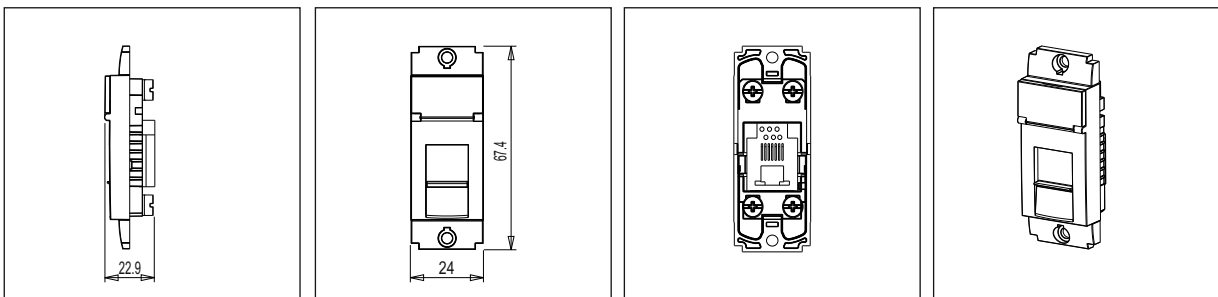

**SQUARE Series**

**S7800 .01**

Telephone Socket RJ-11 Double Line Shuttered - 1 module Frost White

5267.51.8

Code:	S7800 .01
Series:	SQUARE Series
Family:	Communique
Module Size:	One Module
Colour:	Frost White
Mark:	Norisys
Rated supply voltage:	--
Maximum resistive load:	--
Dimensions:	24mm x 67.4mm x 22.9mm
Weight:	18.5g

Wiring Diagram:

Drawings:

Installation:

Installation of the product should be carried out in compliance with the current regulations regarding the installation of electrical systems in the country where the product is installed.