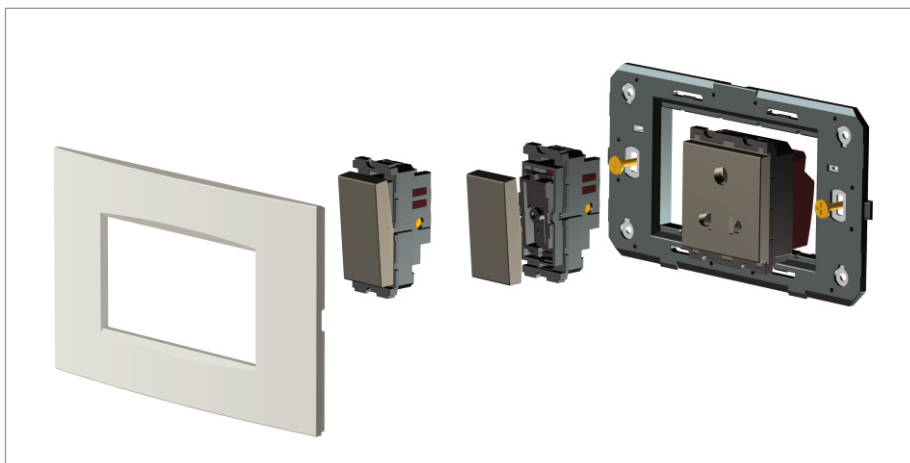

Installation:

Installation of the product should be carried out in compliance with the current regulations regarding the installation of electrical systems in the country where the product is installed.

The product should be installed by a trained professional following all safety norms.

Keep away from water and wet surfaces. While mounting the product, hands should not be wet.