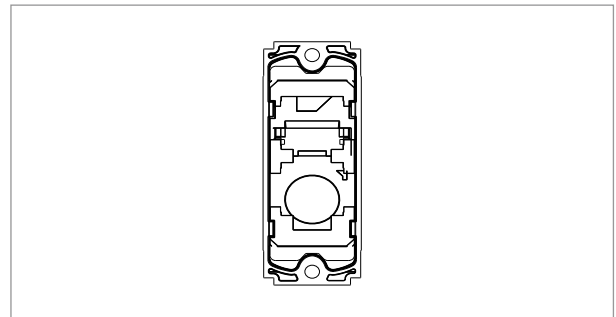

SQUARE Series

S7700 .23

Blanking Plate - 1 module Graphite Gray

5267.51.8

Code:	S7700 .23
Series:	SQUARE Series
Family:	Support Modules
Module Size:	One Module
Colour:	Graphite Gray
Mark:	Norisys
Rated supply voltage:	--
Maximum resistive load:	-
Dimensions:	24mm x 67.4mm x 22.2mm
Weight:	10.2g

Wiring Diagram:

Drawings:

Installation:

Installation of the product should be carried out in compliance with the current regulations regarding the installation of electrical systems in the country where the product is installed.