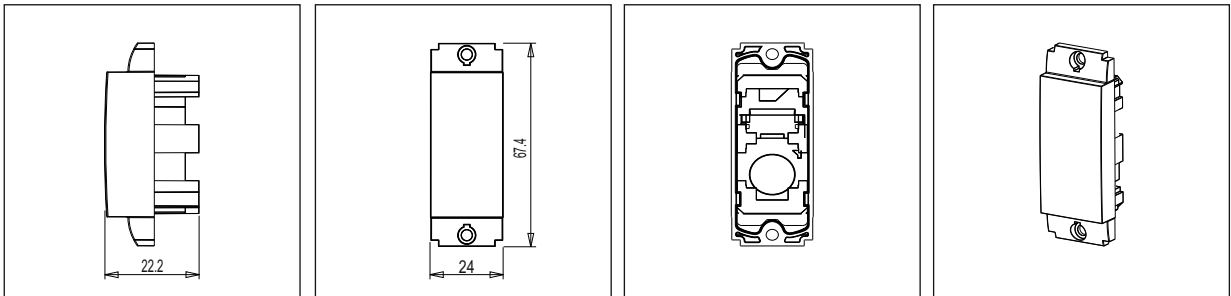

SQUARE Series

S7700 .23

Blanking Plate - 1 module Graphite Gray

5267.51.8

Code:	S7700 .23
Series:	SQUARE Series
Family:	Support Modules
Module Size:	One Module
Colour:	Graphite Gray
Mark:	Norisys
Rated supply voltage:	--
Maximum resistive load:	-
Dimensions:	24mm x 67.4mm x 22.2mm
Weight:	10.2g

Wiring Diagram:

Drawings:

Installation:

Installation of the product should be carried out in compliance with the current regulations regarding the installation of electrical systems in the country where the product is installed.