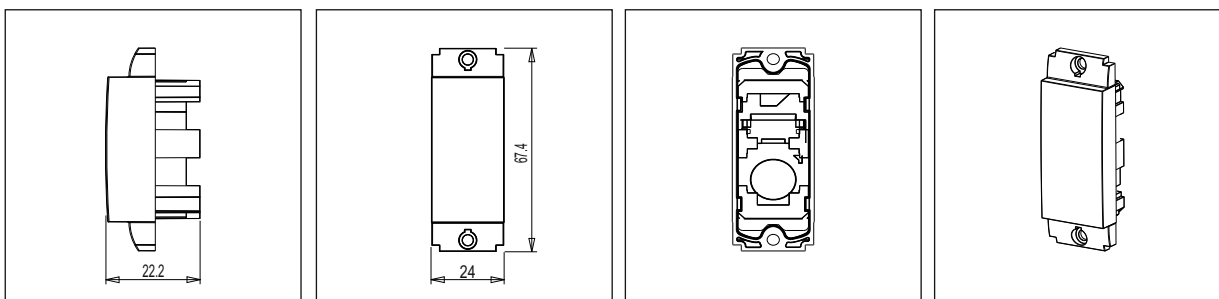

SQUARE Series

S7700 .01

Blanking Plate - 1 module Frost White

5267.51.8

Code:	S7700 .01
Series:	SQUARE Series
Family:	Support Modules
Module Size:	One Module
Colour:	Frost White
Mark:	Norisys
Rated supply voltage:	--
Maximum resistive load:	--
Dimensions:	24mm x 67.4mm x 22.2mm
Weight:	10.2g

Wiring Diagram:

Drawings:

Installation:

Installation of the product should be carried out in compliance with the current regulations regarding the installation of electrical systems in the country where the product is installed.