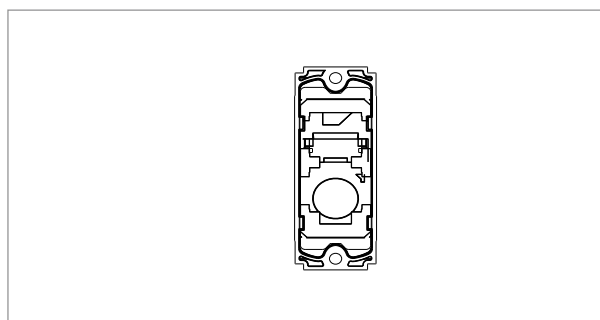

SQUARE Series

S7700 .01

Blanking Plate - 1 module Frost White

5267.51.8

Code:	S7700 .01
Series:	SQUARE Series
Family:	Support Modules
Module Size:	One Module
Colour:	Frost White
Mark:	Norisys
Rated supply voltage:	--
Maximum resistive load:	--
Dimensions:	24mm x 67.4mm x 22.2mm
Weight:	10.2g

Wiring Diagram:

Drawings:

Installation:

Installation of the product should be carried out in compliance with the current regulations regarding the installation of electrical systems in the country where the product is installed.