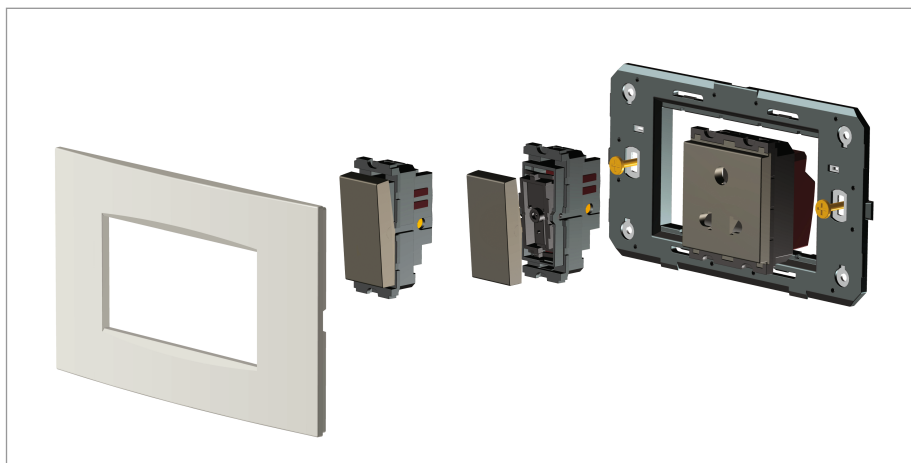

SQUARE Series

S7700 .01

Blanking Plate - 1 module Frost White

5267.51.8

Code:	S7700 .01
Series:	SQUARE Series
Family:	Support Modules
Module Size:	One Module
Colour:	Frost White
Mark:	Norisys
Rated supply voltage:	--
Maximum resistive load:	--
Dimensions:	24mm x 67.4mm x 22.2mm
Weight:	10.2g

Wiring Diagram:

Drawings:

Installation:

Installation of the product should be carried out in compliance with the current regulations regarding the installation of electrical systems in the country where the product is installed.