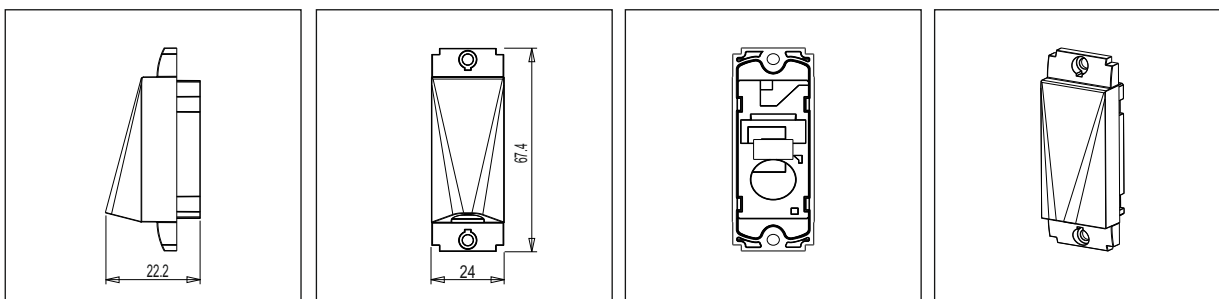

SQUARE Series

S7500 .23

Cord Outlet - 1 module Graphite Gray

5267.51.8

Code:	S7500 .23
Series:	SQUARE Series
Family:	Support Modules
Module Size:	One Module
Colour:	Graphite Gray
Mark:	Norisys
Rated supply voltage:	--
Maximum resistive load:	--
Dimensions:	24mm x 67.4mm x 22.2mm
Weight:	11.0g

Wiring Diagram:

Drawings:

Installation:

Installation of the product should be carried out in compliance with the current regulations regarding the installation of electrical systems in the country where the product is installed.