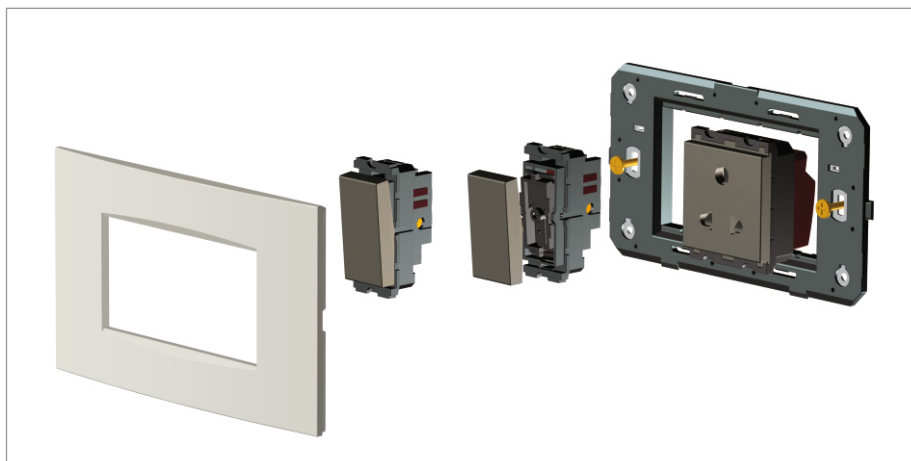

SQUARE Series

S7500 .23

Cord Outlet - 1 module Graphite Gray

5267.51.8

Code:	S7500 .23
Series:	SQUARE Series
Family:	Support Modules
Module Size:	One Module
Colour:	Graphite Gray
Mark:	Norisys
Rated supply voltage:	--
Maximum resistive load:	--
Dimensions:	24mm x 67.4mm x 22.2mm
Weight:	11.0g

Wiring Diagram:

Drawings:

Installation:

Installation of the product should be carried out in compliance with the current regulations regarding the installation of electrical systems in the country where the product is installed.