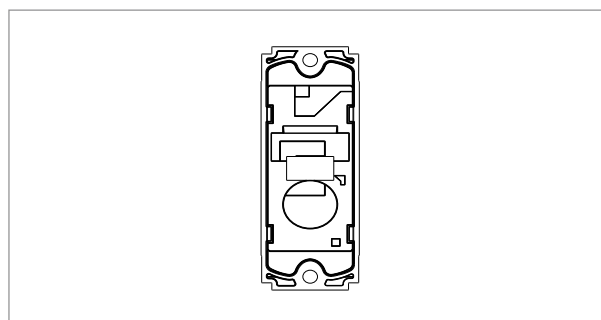

SQUARE Series

S7500 .23

Cord Outlet - 1 module Graphite Gray

5267.51.8

Code:	S7500 .23
Series:	SQUARE Series
Family:	Support Modules
Module Size:	One Module
Colour:	Graphite Gray
Mark:	Norisys
Rated supply voltage:	--
Maximum resistive load:	--
Dimensions:	24mm x 67.4mm x 22.2mm
Weight:	11.0g

Wiring Diagram:

Drawings:

Installation:

Installation of the product should be carried out in compliance with the current regulations regarding the installation of electrical systems in the country where the product is installed.