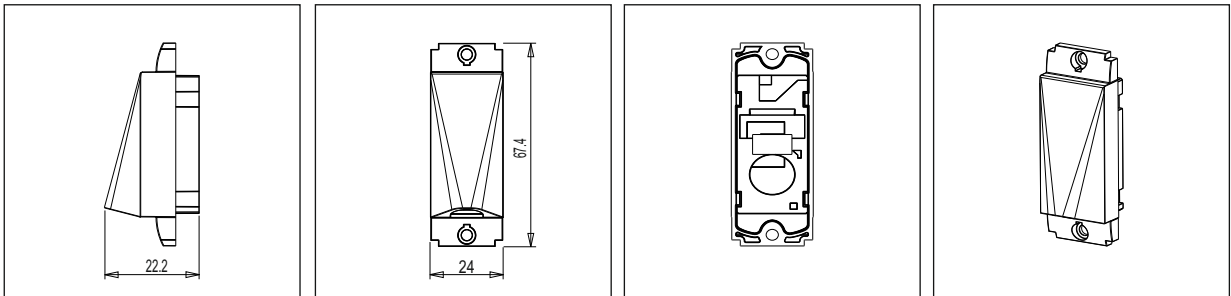

**SQUARE Series**

**S7500 .01**

Cord Outlet - 1 module Frost White

5267.51.8

Code:	S7500 .01
Series:	SQUARE Series
Family:	Support Modules
Module Size:	One Module
Colour:	Frost White
Mark:	Norisys
Rated supply voltage:	--
Maximum resistive load:	--
Dimensions:	24mm x 67.4mm x 22.2mm
Weight:	11.0g

Wiring Diagram:

Drawings:

Installation:

Installation of the product should be carried out in compliance with the current regulations regarding the installation of electrical systems in the country where the product is installed.