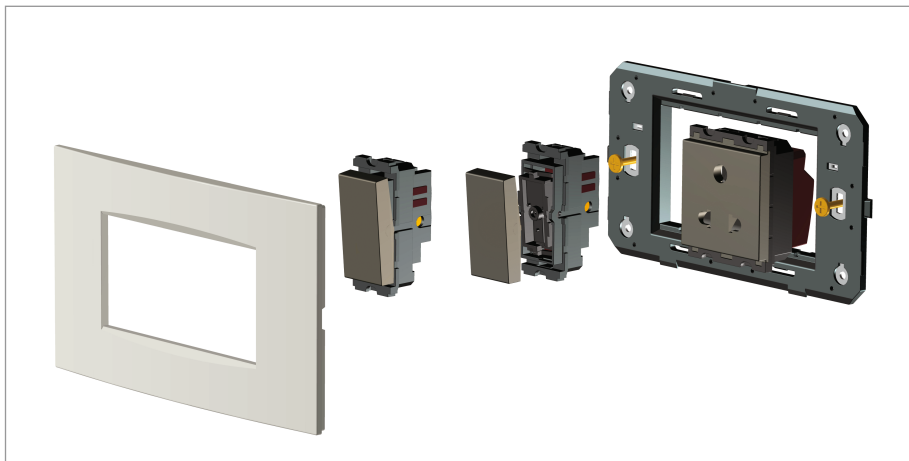

**SQUARE Series**

**S7500 .01**

Cord Outlet - 1 module Frost White

5267.51.8

Code:	S7500 .01
Series:	SQUARE Series
Family:	Support Modules
Module Size:	One Module
Colour:	Frost White
Mark:	Norisys
Rated supply voltage:	--
Maximum resistive load:	--
Dimensions:	24mm x 67.4mm x 22.2mm
Weight:	11.0g

Wiring Diagram:

Drawings:

Installation:

Installation of the product should be carried out in compliance with the current regulations regarding the installation of electrical systems in the country where the product is installed.