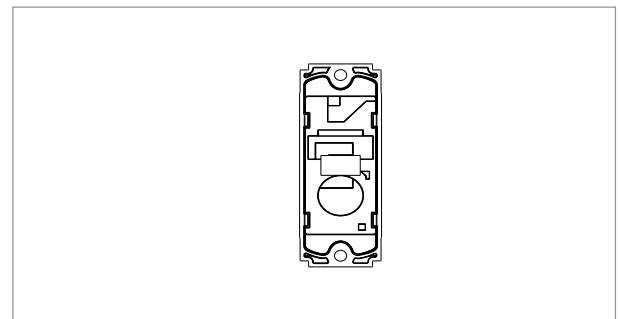

**SQUARE Series**

**S7500 .01**

Cord Outlet - 1 module Frost White

5267.51.8

Code:	S7500 .01
Series:	SQUARE Series
Family:	Support Modules
Module Size:	One Module
Colour:	Frost White
Mark:	Norisys
Rated supply voltage:	--
Maximum resistive load:	--
Dimensions:	24mm x 67.4mm x 22.2mm
Weight:	11.0g

Wiring Diagram:

Drawings:

Installation:

Installation of the product should be carried out in compliance with the current regulations regarding the installation of electrical systems in the country where the product is installed.