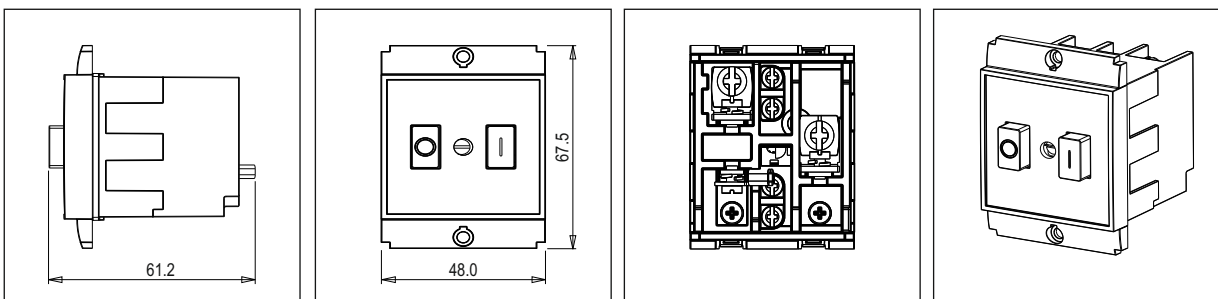

**SQUARE Series**

**S725E .23**

Motor Starter 3.00A-5.00A 3/4 HP Pump Screw-mounting type-Graphite Gray

5267.51.8

Code:	S725E .23
Series:	SQUARE Series
Family:	Single Phase Motor Starters
Module Size:	Two Module
Colour:	Graphite Gray
Mark:	Norisys
Rated supply voltage:	240V
Maximum resistive load:	3A~5A
Dimensions:	48mm x 67.5mm x 61.2mm box
Weight:	114.6g

Wiring Diagram:

Drawings:

Installation:

Installation of the product should be carried out in compliance with the current regulations regarding the installation of electrical systems in the country where the product is installed.