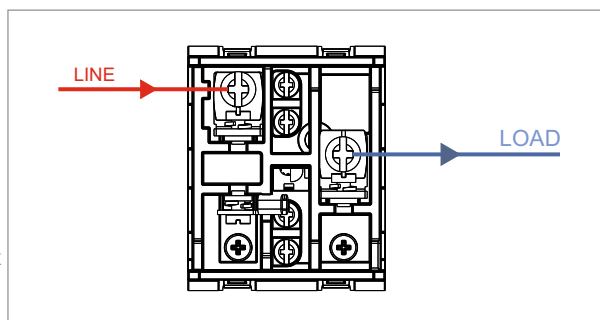

**SQUARE Series**

**S725E .23**

Motor Starter 3.00A-5.00A 3/4 HP Pump Screw-mounting type-Graphite Gray

5267.51.8

Code:	S725E .23
Series:	SQUARE Series
Family:	Single Phase Motor Starters
Module Size:	Two Module
Colour:	Graphite Gray
Mark:	Norisys
Rated supply voltage:	240V
Maximum resistive load:	3A~5A
Dimensions:	48mm x 67.5mm x 61.2mm box
Weight:	114.6g

Wiring Diagram:

Drawings:

Installation:

Installation of the product should be carried out in compliance with the current regulations regarding the installation of electrical systems in the country where the product is installed.