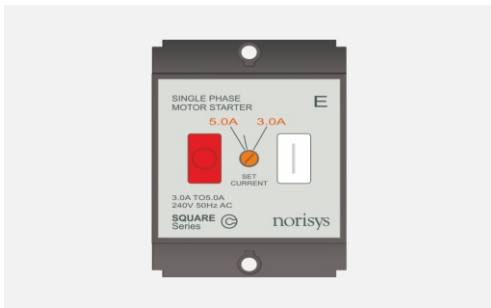

**SQUARE Series**

**S725E .23**

Motor Starter 3.00A-5.00A 3/4 HP Pump Screw-mounting type-Graphite Gray

5267.51.8

Code:	S725E .23
Series:	SQUARE Series
Family:	Single Phase Motor Starters
Module Size:	Two Module
Colour:	Graphite Gray
Mark:	Norisys
Rated supply voltage:	240V
Maximum resistive load:	3A~5A
Dimensions:	48mm x 67.5mm x 61.2mm box
Weight:	114.6g

Wiring Diagram:

Drawings:

Installation:

Installation of the product should be carried out in compliance with the current regulations regarding the installation of electrical systems in the country where the product is installed.