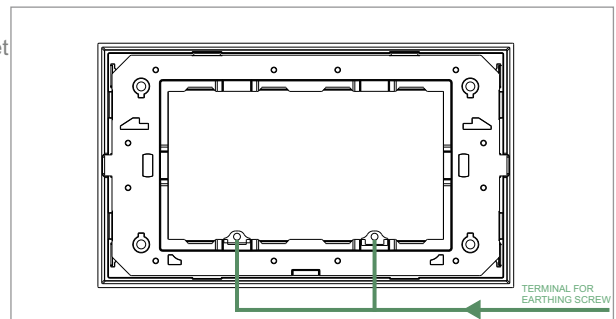

CUBE Series

DW304 .07

4M Plate - 4 module Solid Natural Pinewood

5267.51.8

Code:	DW304 .07
Series:	CUBE Series
Family:	Flat'5 Plates for Integral Socket
Module Size:	Four Module
Colour:	Solid Wood Natural Pinewood
Mark:	Norisys
Rated supply voltage:	–
Maximum resistive load:	–
Dimensions:	92.8mm x 157.9mm x 14.7mm
Weight:	120.1g

Wiring Diagram:

Drawings:

Installation:

Installation of the product should be carried out in compliance with the current regulations regarding the installation of electrical systems in the country where the product is installed.