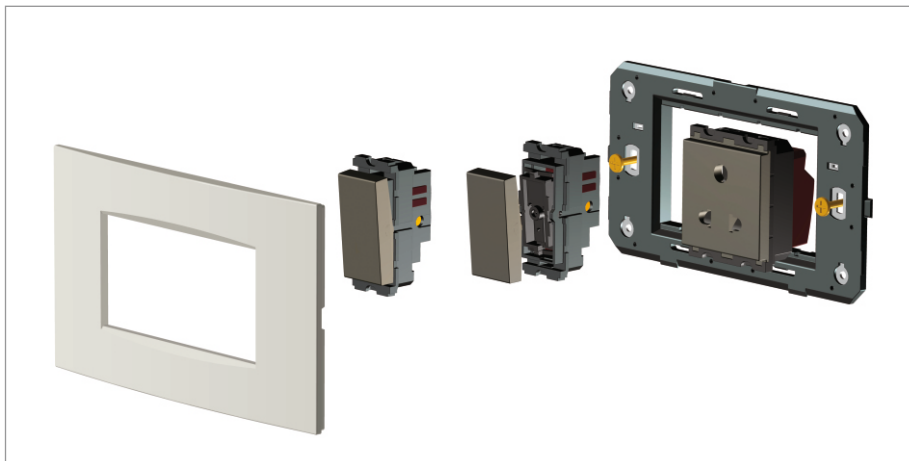

CUBE Series

DW304 .07

4M Plate - 4 module Solid Natural Pinewood

5267.51.8

Code:	DW304 .07
Series:	CUBE Series
Family:	Flat'5 Plates for Integral Socket
Module Size:	Four Module
Colour:	Solid Wood Natural Pinewood
Mark:	Norisys
Rated supply voltage:	–
Maximum resistive load:	–
Dimensions:	92.8mm x 157.9mm x 14.7mm
Weight:	120.1g

Wiring Diagram:

Drawings:

Installation:

Installation of the product should be carried out in compliance with the current regulations regarding the installation of electrical systems in the country where the product is installed.