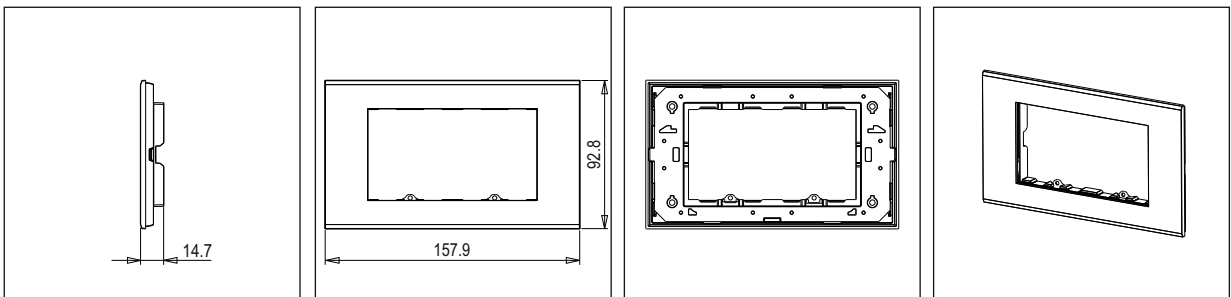

CUBE Series

DW304 .07

4M Plate - 4 module Solid Natural Pinewood

5267.51.8

Code:	DW304 .07
Series:	CUBE Series
Family:	Flat'5 Plates for Integral Socket
Module Size:	Four Module
Colour:	Solid Wood Natural Pinewood
Mark:	Norisys
Rated supply voltage:	–
Maximum resistive load:	–
Dimensions:	92.8mm x 157.9mm x 14.7mm
Weight:	120.1g

Wiring Diagram:

Drawings:

Installation:

Installation of the product should be carried out in compliance with the current regulations regarding the installation of electrical systems in the country where the product is installed.