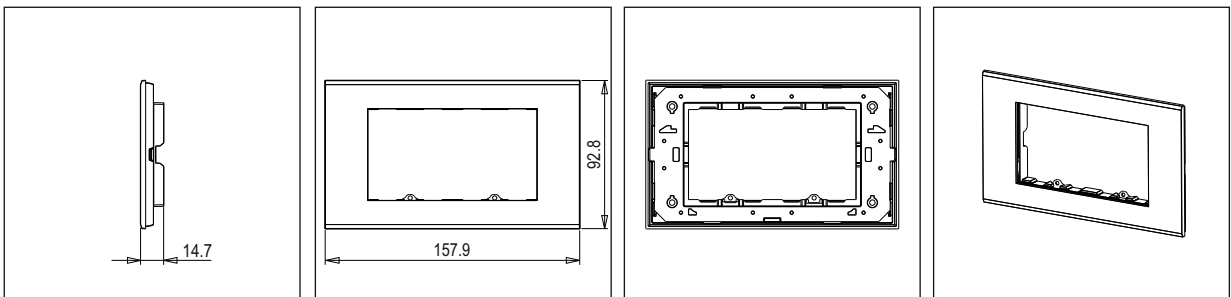

**CUBE Series**

**DW304 .06**

4M Plate - 4 module Solid Wood Dark Mahogany

5267.51.8

Code:	DW304 .06
Series:	CUBE Series
Family:	Flat'5 Plates for Integral Socket
Module Size:	Four Module
Colour:	Solid Wood Dark Mahogany
Mark:	Norisys
Rated supply voltage:	–
Maximum resistive load:	–
Dimensions:	92.8mm x 157.9mm x 14.7mm
Weight:	120.1g

**Wiring Diagram:**

**Drawings:**

**Installation:**

Installation of the product should be carried out in compliance with the current regulations regarding the installation of electrical systems in the country where the product is installed.