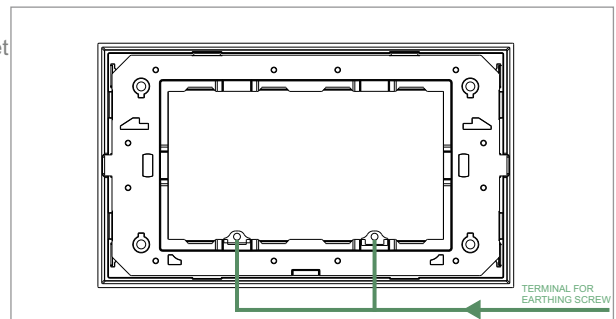

**CUBE Series**

**DW304 .06**

4M Plate - 4 module Solid Wood Dark Mahogany

5267.51.8

Code:	DW304 .06
Series:	CUBE Series
Family:	Flat'5 Plates for Integral Socket
Module Size:	Four Module
Colour:	Solid Wood Dark Mahogany
Mark:	Norisys
Rated supply voltage:	–
Maximum resistive load:	–
Dimensions:	92.8mm x 157.9mm x 14.7mm
Weight:	120.1g

**Wiring Diagram:**

**Drawings:**

**Installation:**

Installation of the product should be carried out in compliance with the current regulations regarding the installation of electrical systems in the country where the product is installed.