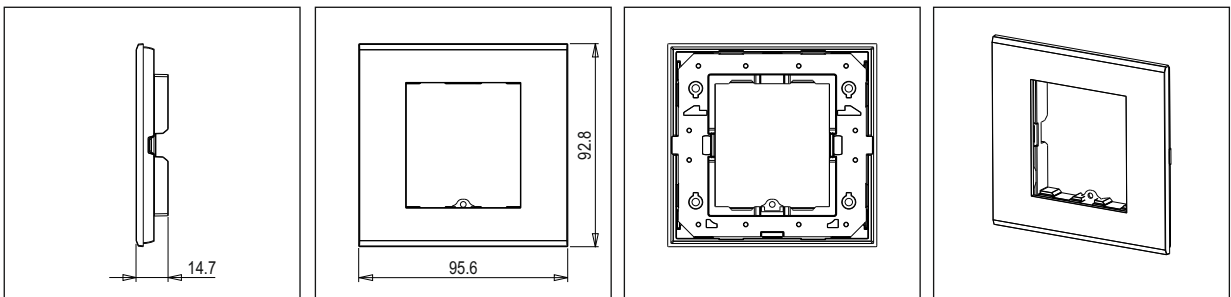

**CUBE Series**

**DW302 .07**

2M Plate - 2 module Solid Natural Pinewood

5267.51.8

Code:	DW302 .07
Series:	CUBE Series
Family:	Flat'5 Plates for Integral Socket
Module Size:	Two Module
Colour:	Solid Wood Natural Pinewood
Mark:	Norisys
Rated supply voltage:	--
Maximum resistive load:	—
Dimensions:	92.8mm x 95.6mm x 14.7mm
Weight:	85.2g

**Wiring Diagram:**

**Drawings:**

**Installation:**

Installation of the product should be carried out in compliance with the current regulations regarding the installation of electrical systems in the country where the product is installed.