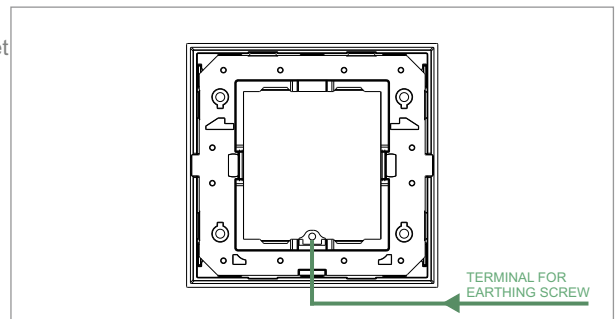

**CUBE Series**

**DW302 .07**

2M Plate - 2 module Solid Natural Pinewood

5267.51.8

Code:	DW302 .07
Series:	CUBE Series
Family:	Flat'5 Plates for Integral Socket
Module Size:	Two Module
Colour:	Solid Wood Natural Pinewood
Mark:	Norisys
Rated supply voltage:	--
Maximum resistive load:	—
Dimensions:	92.8mm x 95.6mm x 14.7mm
Weight:	85.2g

**Wiring Diagram:**

**Drawings:**

**Installation:**

Installation of the product should be carried out in compliance with the current regulations regarding the installation of electrical systems in the country where the product is installed.