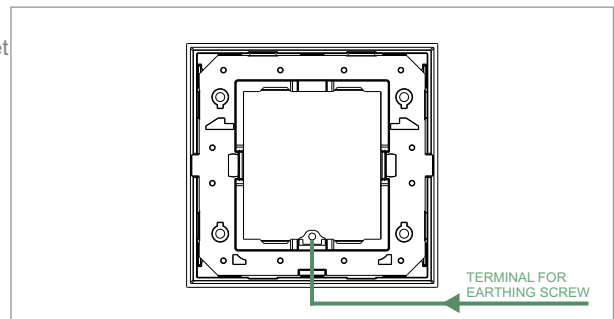

CUBE Series

DW302 .06

2M Plate - 2 module Solid Wood Dark Mahogany

5267.51.8

Code:	DW302 .06
Series:	CUBE Series
Family:	Flat'5 Plates for Integral Socket
Module Size:	Two Module
Colour:	Solid Wood Dark Mahogany
Mark:	Norisys
Rated supply voltage:	--
Maximum resistive load:	-
Dimensions:	92.8mm x 95.6mm x 14.7mm
Weight:	85.2g

Wiring Diagram:

Drawings:

Installation:

Installation of the product should be carried out in compliance with the current regulations regarding the installation of electrical systems in the country where the product is installed.