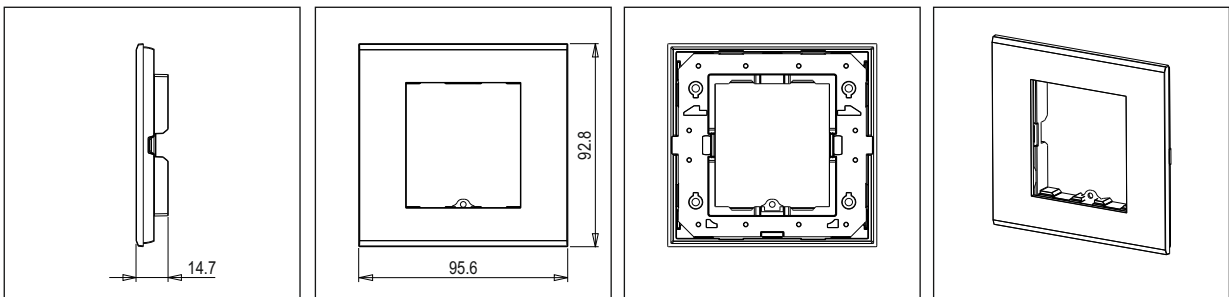

CUBE Series

DW302 .06

2M Plate - 2 module Solid Wood Dark Mahogany

5267.51.8

Code:	DW302 .06
Series:	CUBE Series
Family:	Flat'5 Plates for Integral Socket
Module Size:	Two Module
Colour:	Solid Wood Dark Mahogany
Mark:	Norisys
Rated supply voltage:	--
Maximum resistive load:	-
Dimensions:	92.8mm x 95.6mm x 14.7mm
Weight:	85.2g

Wiring Diagram:

Drawings:

Installation:

Installation of the product should be carried out in compliance with the current regulations regarding the installation of electrical systems in the country where the product is installed.