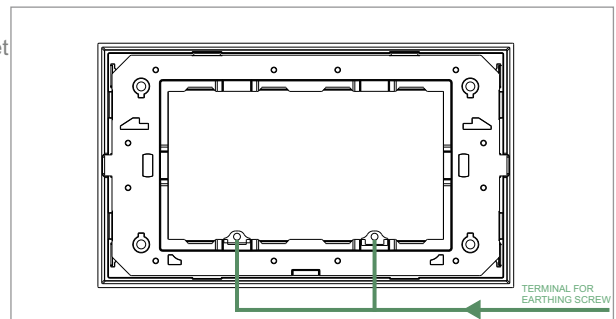

CUBE Series

DG304 .18

4M Plate - 4 module Solid Glass Smoked Silver

5267.51.8

Code:	DG304 .18
Series:	CUBE Series
Family:	Flat'5 Plates for Integral Socket
Module Size:	Four Module
Colour:	Solid Glass Smoked Silver
Mark:	Norisys
Rated supply voltage:	–
Maximum resistive load:	–
Dimensions:	92.8mm x 157.9mm x 14.7mm
Weight:	162.3g

Wiring Diagram:

Drawings:

Installation:

Installation of the product should be carried out in compliance with the current regulations regarding the installation of electrical systems in the country where the product is installed.