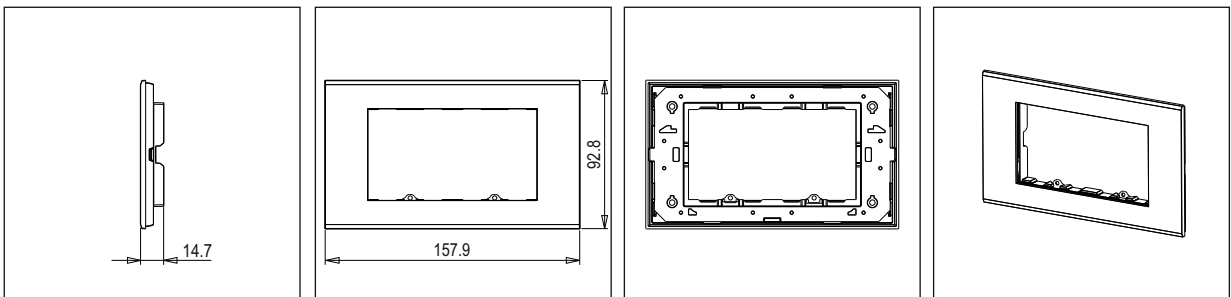

CUBE Series

DG304 .18

4M Plate - 4 module Solid Glass Smoked Silver

5267.51.8

Code:	DG304 .18
Series:	CUBE Series
Family:	Flat'5 Plates for Integral Socket
Module Size:	Four Module
Colour:	Solid Glass Smoked Silver
Mark:	Norisys
Rated supply voltage:	–
Maximum resistive load:	–
Dimensions:	92.8mm x 157.9mm x 14.7mm
Weight:	162.3g

Wiring Diagram:

Drawings:

Installation:

Installation of the product should be carried out in compliance with the current regulations regarding the installation of electrical systems in the country where the product is installed.