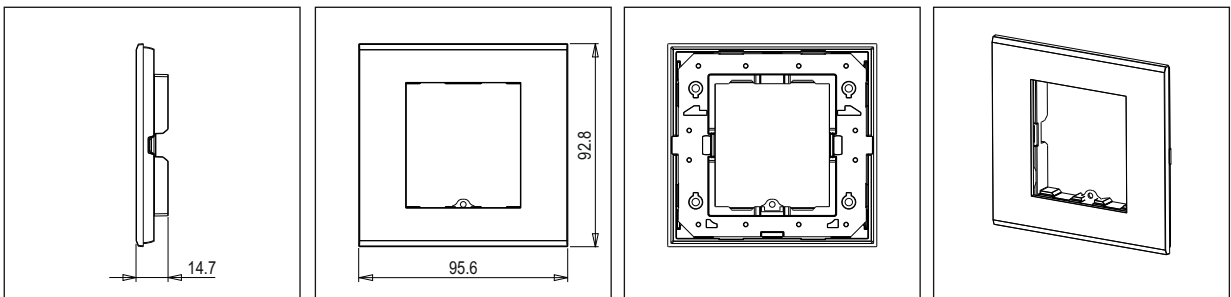

**CUBE Series**

**DG302 .18**

2M Plate - 2 module Solid Glass Smoked Silver

5267.51.8

Code:	DG302 .18
Series:	CUBE Series
Family:	Flat'5 Plates for Integral Socket
Module Size:	Two Module
Colour:	Solid Glass Smoked Silver
Mark:	Norisys
Rated supply voltage:	--
Maximum resistive load:	-
Dimensions:	92.8mm x 95.6mm x 14.7mm
Weight:	112g

**Wiring Diagram:**

**Drawings:**

**Installation:**

Installation of the product should be carried out in compliance with the current regulations regarding the installation of electrical systems in the country where the product is installed.