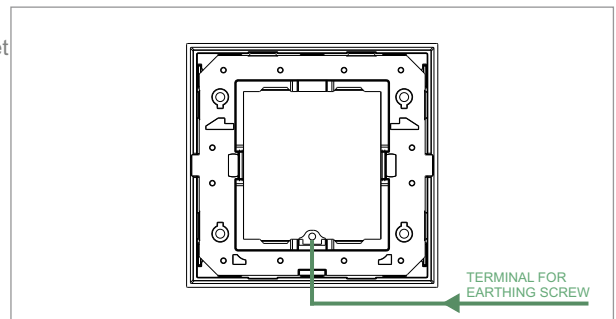

**CUBE Series**

**DG302 .18**

2M Plate - 2 module Solid Glass Smoked Silver

5267.51.8

Code:	DG302 .18
Series:	CUBE Series
Family:	Flat'5 Plates for Integral Socket
Module Size:	Two Module
Colour:	Solid Glass Smoked Silver
Mark:	Norisys
Rated supply voltage:	--
Maximum resistive load:	-
Dimensions:	92.8mm x 95.6mm x 14.7mm
Weight:	112g

**Wiring Diagram:**

**Drawings:**

**Installation:**

Installation of the product should be carried out in compliance with the current regulations regarding the installation of electrical systems in the country where the product is installed.