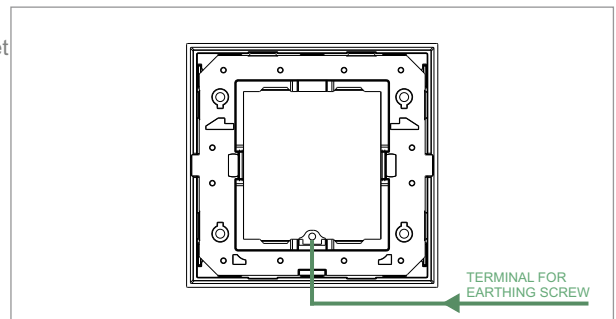

CUBE Series

DA302 .14

2M Plate - 2 module Solid Aluminum Dark Bronze

5267.51.8

Code:	Da302 .14
Series:	CUBE Series
Family:	Flat'5 Plates for Integral Socket
Module Size:	Two Module
Colour:	Solid Aluminum Dark Bronze
Mark:	Norisys
Rated supply voltage:	--
Maximum resistive load:	-
Dimensions:	92.8mm x 95.6mm x 14.7mm
Weight:	54.6g

Wiring Diagram:

Drawings:

Installation:

Installation of the product should be carried out in compliance with the current regulations regarding the installation of electrical systems in the country where the product is installed.