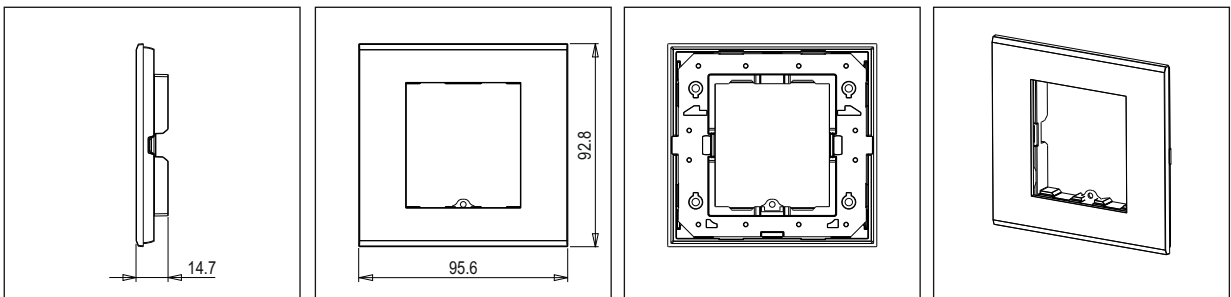

CUBE Series

DA302 .14

2M Plate - 2 module Solid Aluminum Dark Bronze

5267.51.8

Code:	Da302 .14
Series:	CUBE Series
Family:	Flat'5 Plates for Integral Socket
Module Size:	Two Module
Colour:	Solid Aluminum Dark Bronze
Mark:	Norisys
Rated supply voltage:	--
Maximum resistive load:	-
Dimensions:	92.8mm x 95.6mm x 14.7mm
Weight:	54.6g

Wiring Diagram:

Drawings:

Installation:

Installation of the product should be carried out in compliance with the current regulations regarding the installation of electrical systems in the country where the product is installed.