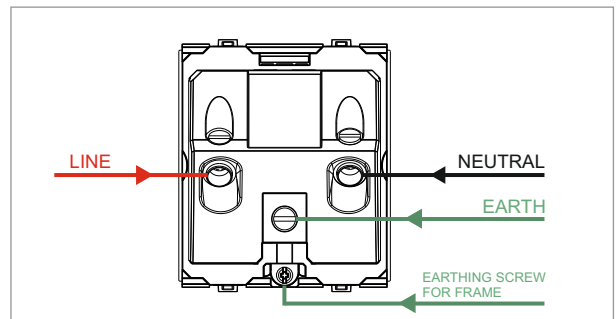

CUBE Series

D5732 .02

Integral Socket with Switch 25A/6A 3-Pin Shuttered - 2 module Quartz Gray

5267.51.8

Code:	D5732 .02
Series:	CUBE Series
Family:	Integral Sockets
Module Size:	Two Module
Colour:	Quartz Gray
Mark:	Norisys
Rated supply voltage:	240V
Maximum resistive load:	25A/6A
Dimensions:	60.0mm x 52.2mm x 35.5mm
Weight:	89.10g

Wiring Diagram:

Drawings:

Installation:

Installation of the product should be carried out in compliance with the current regulations regarding the installation of electrical systems in the country where the product is installed.