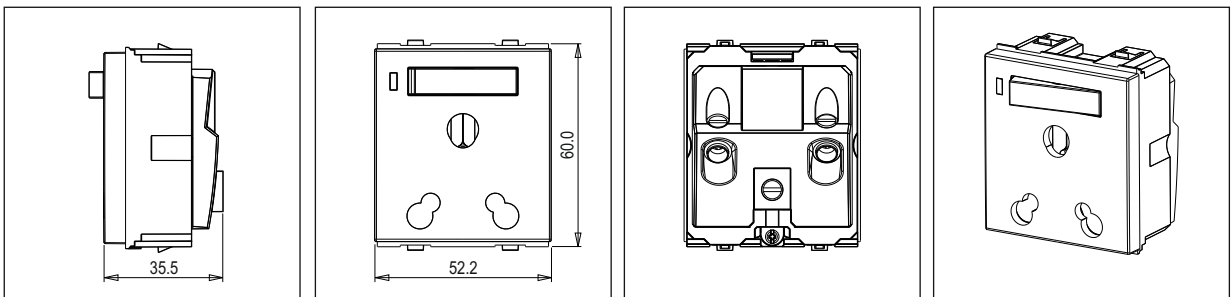

CUBE Series

D5732 .02

Integral Socket with Switch 25A/6A 3-Pin Shuttered - 2 module Quartz Gray

5267.51.8

Code:	D5732 .02
Series:	CUBE Series
Family:	Integral Sockets
Module Size:	Two Module
Colour:	Quartz Gray
Mark:	Norisys
Rated supply voltage:	240V
Maximum resistive load:	25A/6A
Dimensions:	60.0mm x 52.2mm x 35.5mm
Weight:	89.10g

Wiring Diagram:

Drawings:

Installation:

Installation of the product should be carried out in compliance with the current regulations regarding the installation of electrical systems in the country where the product is installed.