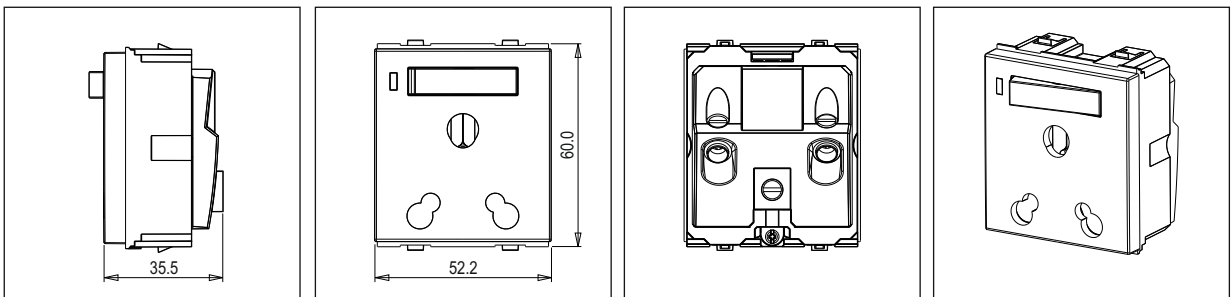

**CUBE Series**

**D5732 .01**

Integral Socket with Switch 25A/6A 3-Pin Shuttered - 2 module Frost White

5267.51.8

Code:	D5732 .01
Series:	CUBE Series
Family:	Integral Sockets
Module Size:	Two Module
Colour:	Frost White
Mark:	Norisys
Rated supply voltage:	240V
Maximum resistive load:	25A/6A
Dimensions:	60.0mm x 52.2mm x 35.5mm
Weight:	89.1g

**Wiring Diagram:**

**Drawings:**

**Installation:**

Installation of the product should be carried out in compliance with the current regulations regarding the installation of electrical systems in the country where the product is installed.