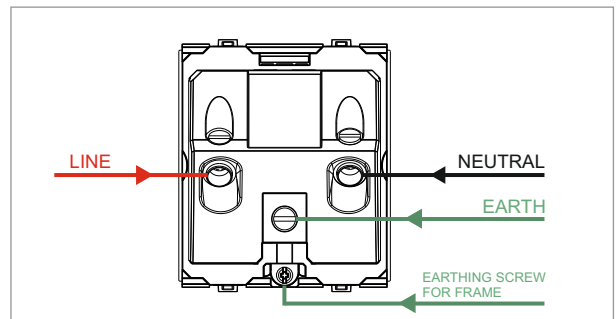

**CUBE Series**

**D5732 .01**

Integral Socket with Switch 25A/6A 3-Pin Shuttered - 2 module Frost White

5267.51.8

Code:	D5732 .01
Series:	CUBE Series
Family:	Integral Sockets
Module Size:	Two Module
Colour:	Frost White
Mark:	Norisys
Rated supply voltage:	240V
Maximum resistive load:	25A/6A
Dimensions:	60.0mm x 52.2mm x 35.5mm
Weight:	89.1g

**Wiring Diagram:**

**Drawings:**

**Installation:**

Installation of the product should be carried out in compliance with the current regulations regarding the installation of electrical systems in the country where the product is installed.