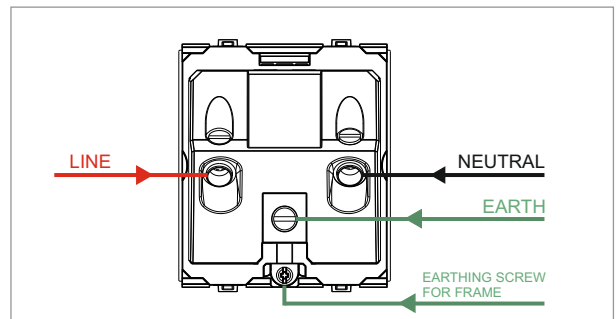

CUBE Series

D5532 .02

Integral Socket with Switch 13A International Multi Socket Shuttered - 2 module Quartz Gray

5267.51.8

| | |
|-------------------------|--------------------------|
| Code: | D5532 .02 |
| Series: | CUBE Series |
| Family: | Integral Sockets |
| Module Size: | Two Module |
| Colour: | Quartz Gray |
| Mark: | Norisys |
| Rated supply voltage: | 240V |
| Maximum resistive load: | 13A |
| Dimensions: | 60.0mm x 52.2mm x 35.5mm |
| Weight: | 89.10g |

Wiring Diagram:

Drawings:

Installation:

Installation of the product should be carried out in compliance with the current regulations regarding the installation of electrical systems in the country where the product is installed.