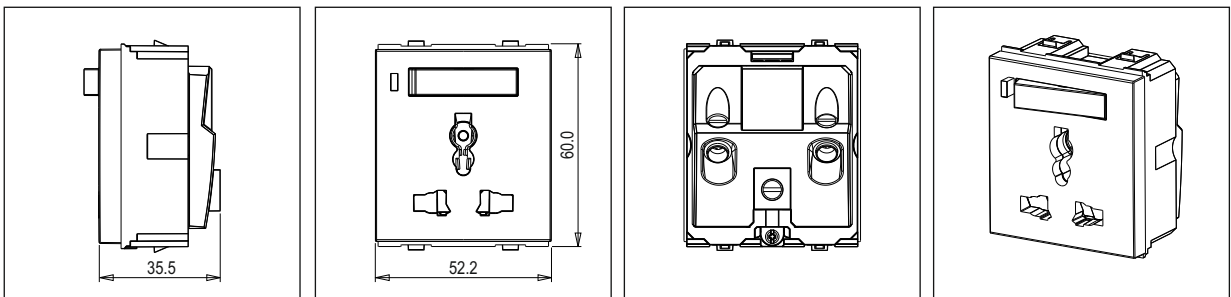

CUBE Series

D5532 .02

Integral Socket with Switch 13A International Multi Socket Shuttered - 2 module Quartz Gray

5267.51.8

| | |
|-------------------------|--------------------------|
| Code: | D5532 .02 |
| Series: | CUBE Series |
| Family: | Integral Sockets |
| Module Size: | Two Module |
| Colour: | Quartz Gray |
| Mark: | Norisys |
| Rated supply voltage: | 240V |
| Maximum resistive load: | 13A |
| Dimensions: | 60.0mm x 52.2mm x 35.5mm |
| Weight: | 89.10g |

Wiring Diagram:

Drawings:

Installation:

Installation of the product should be carried out in compliance with the current regulations regarding the installation of electrical systems in the country where the product is installed.