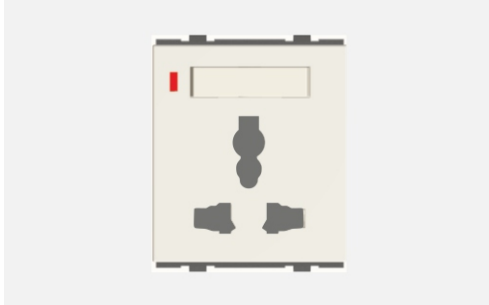

**CUBE Series**

**D5532 .01**

Integral Socket with Switch 13A International Multi Socket Shuttered - 2 module Frost White

5267.51.8

Code:	D5532 .01
Series:	CUBE Series
Family:	Integral Sockets
Module Size:	Two Module
Colour:	Frost White
Mark:	Norisys
Rated supply voltage:	240V
Maximum resistive load:	13A
Dimensions:	60.0mm x 52.2mm x 35.5mm
Weight:	89.1g