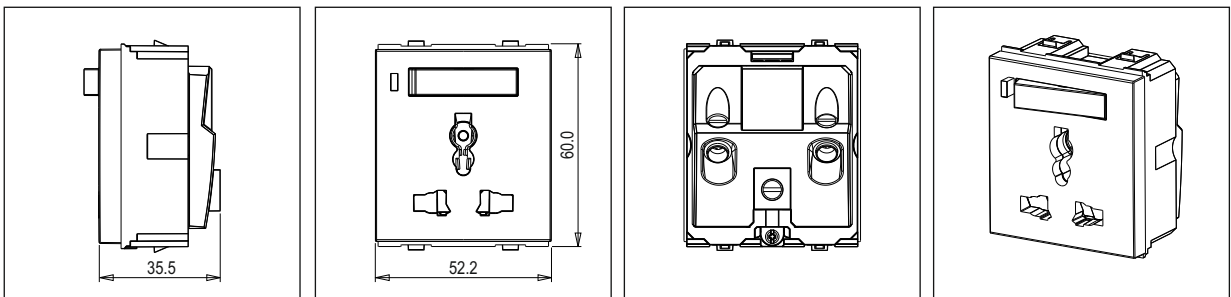

**CUBE Series**

**D5532 .01**

Integral Socket with Switch 13A International Multi Socket Shuttered - 2 module Frost White

5267.51.8

Code:	D5532 .01
Series:	CUBE Series
Family:	Integral Sockets
Module Size:	Two Module
Colour:	Frost White
Mark:	Norisys
Rated supply voltage:	240V
Maximum resistive load:	13A
Dimensions:	60.0mm x 52.2mm x 35.5mm
Weight:	89.1g

**Wiring Diagram:**

**Drawings:**

**Installation:**

Installation of the product should be carried out in compliance with the current regulations regarding the installation of electrical systems in the country where the product is installed.