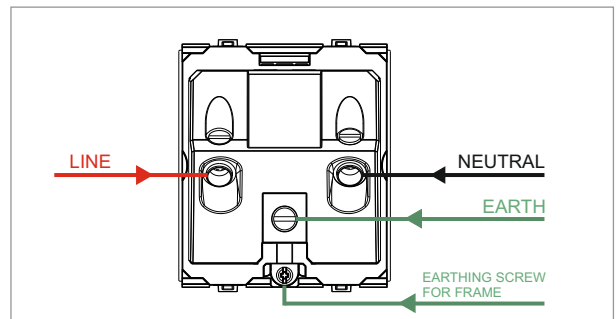

**CUBE Series**

**D5532 .01**

Integral Socket with Switch 13A International Multi Socket Shuttered - 2 module Frost White

5267.51.8

Code:	D5532 .01
Series:	CUBE Series
Family:	Integral Sockets
Module Size:	Two Module
Colour:	Frost White
Mark:	Norisys
Rated supply voltage:	240V
Maximum resistive load:	13A
Dimensions:	60.0mm x 52.2mm x 35.5mm
Weight:	89.1g

**Wiring Diagram:**

**Drawings:**

**Installation:**

Installation of the product should be carried out in compliance with the current regulations regarding the installation of electrical systems in the country where the product is installed.