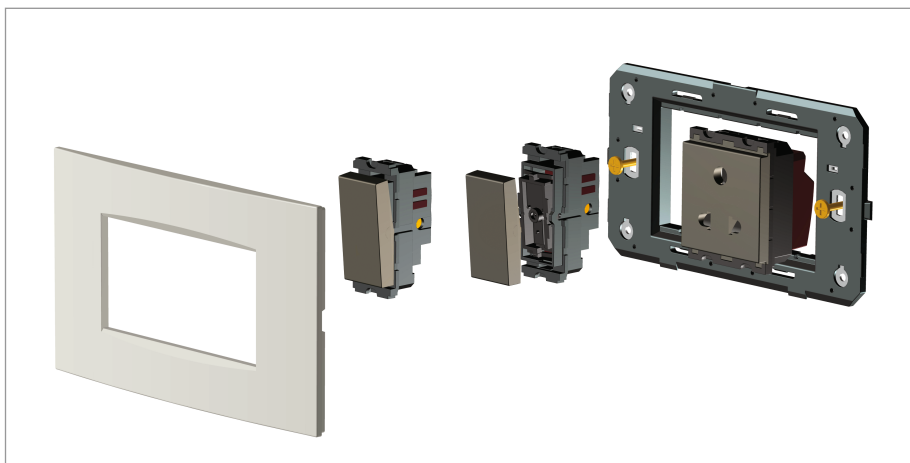

CUBE Series

CW321 .07

21M Plate - 21 module Pinewood

5267.51.8

Code:	CW321 .07
Series:	CUBE Series
Family:	Solid Wood Plates with frames
Module Size:	Twenty One Module
Colour:	Pinewood
Mark:	Norisys
Rated supply voltage:	—
Maximum resistive load:	—
Dimensions:	245.0mm x 231.0mm x 14.1mm
Weight:	421.10g

Wiring Diagram:

Drawings:

Installation:

Installation of the product should be carried out in compliance with the current regulations regarding the installation of electrical systems in the country where the product is installed.