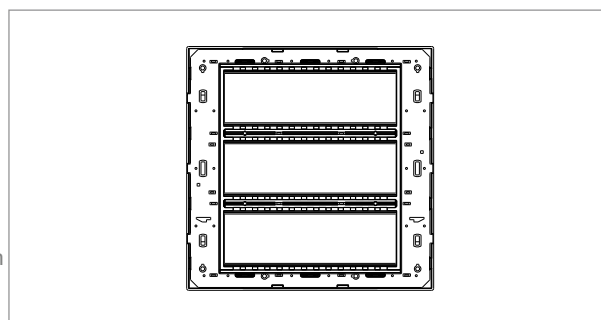

CUBE Series

CW321 .07

21M Plate - 21 module Pinewood

5267.51.8

Code:	CW321 .07
Series:	CUBE Series
Family:	Solid Wood Plates with frames
Module Size:	Twenty One Module
Colour:	Pinewood
Mark:	Norisys
Rated supply voltage:	—
Maximum resistive load:	—
Dimensions:	245.0mm x 231.0mm x 14.1mm
Weight:	421.10g

Wiring Diagram:

Drawings:

Installation:

Installation of the product should be carried out in compliance with the current regulations regarding the installation of electrical systems in the country where the product is installed.