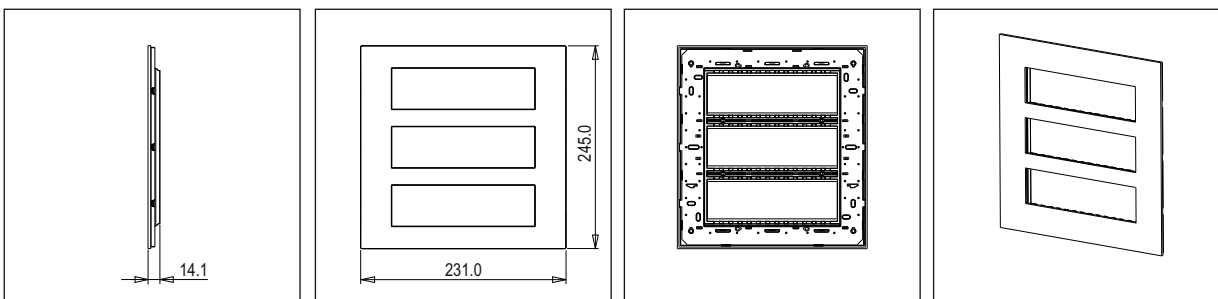

CUBE Series

CW321 .07

21M Plate - 21 module Pinewood

5267.51.8

Code:	CW321 .07
Series:	CUBE Series
Family:	Solid Wood Plates with frames
Module Size:	Twenty One Module
Colour:	Pinewood
Mark:	Norisys
Rated supply voltage:	—
Maximum resistive load:	—
Dimensions:	245.0mm x 231.0mm x 14.1mm
Weight:	421.10g

Wiring Diagram:

Drawings:

Installation:

Installation of the product should be carried out in compliance with the current regulations regarding the installation of electrical systems in the country where the product is installed.