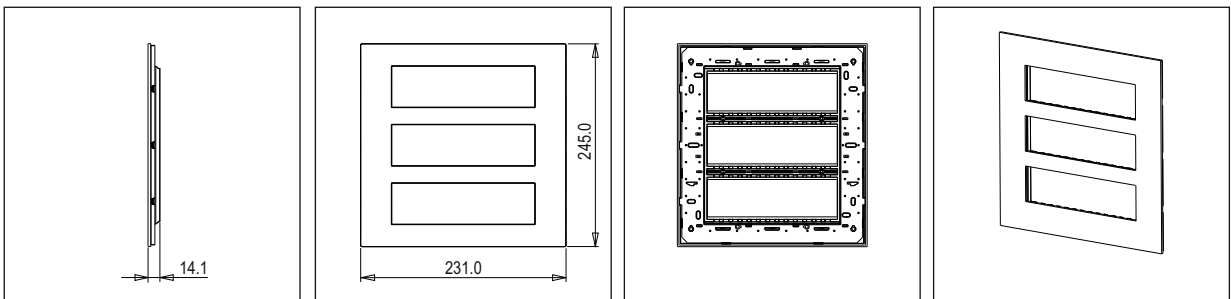

**CUBE Series**

**CW321 .06**

21M Plate - 21 module Dark Mahogany

5267.51.8

Code:	CW321 .06
Series:	CUBE Series
Family:	Solid Wood Plates with frames
Module Size:	Twenty One Module
Colour:	Dark Mahogany
Mark:	Norisys
Rated supply voltage:	—
Maximum resistive load:	—
Dimensions:	245.0mm x 231.0mm x 14.1mm
Weight:	421.10g

Wiring Diagram:

Drawings:

Installation:

Installation of the product should be carried out in compliance with the current regulations regarding the installation of electrical systems in the country where the product is installed.