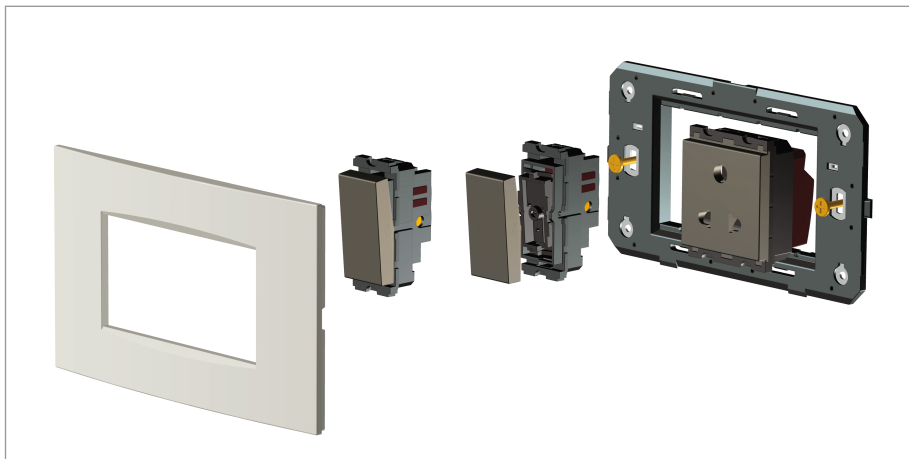

**CUBE Series**

**CW321 .06**

21M Plate - 21 module Dark Mahogany

5267.51.8

Code:	CW321 .06
Series:	CUBE Series
Family:	Solid Wood Plates with frames
Module Size:	Twenty One Module
Colour:	Dark Mahogany
Mark:	Norisys
Rated supply voltage:	—
Maximum resistive load:	—
Dimensions:	245.0mm x 231.0mm x 14.1mm
Weight:	421.10g

Wiring Diagram:

Drawings:

Installation:

Installation of the product should be carried out in compliance with the current regulations regarding the installation of electrical systems in the country where the product is installed.