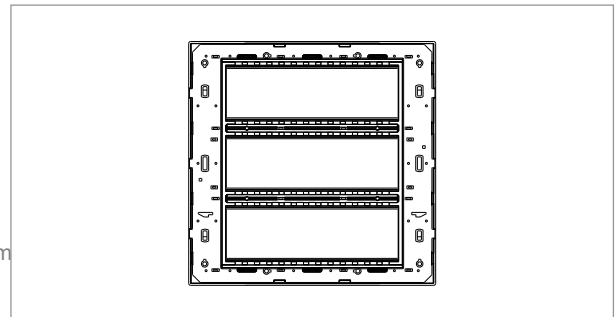

**CUBE Series**

**CW321 .06**

21M Plate - 21 module Dark Mahogany

5267.51.8

Code:	CW321 .06
Series:	CUBE Series
Family:	Solid Wood Plates with frames
Module Size:	Twenty One Module
Colour:	Dark Mahogany
Mark:	Norisys
Rated supply voltage:	—
Maximum resistive load:	—
Dimensions:	245.0mm x 231.0mm x 14.1mm
Weight:	421.10g

Wiring Diagram:

Drawings:

Installation:

Installation of the product should be carried out in compliance with the current regulations regarding the installation of electrical systems in the country where the product is installed.