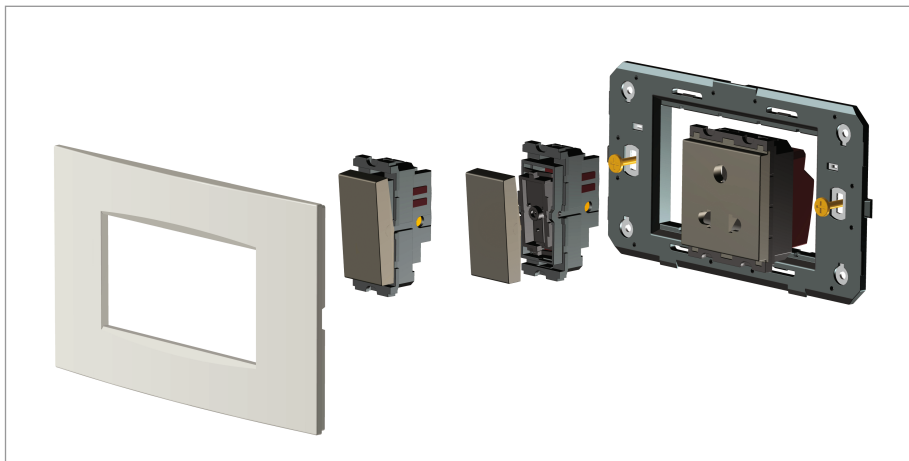

**CUBE Series**

**CW316 .07**

16M Plate - 16 module Pinewood

5267.51.8

Code:	CW316 .07
Series:	CUBE Series
Family:	Solid Wood Plates with frames
Module Size:	Sixteen Module
Colour:	Pinewood
Mark:	Norisys
Rated supply voltage:	—
Maximum resistive load:	—
Dimensions:	162.0mm x 249.9mm x 14.1mm
Weight:	304.20g

Wiring Diagram:

Drawings:

Installation:

Installation of the product should be carried out in compliance with the current regulations regarding the installation of electrical systems in the country where the product is installed.