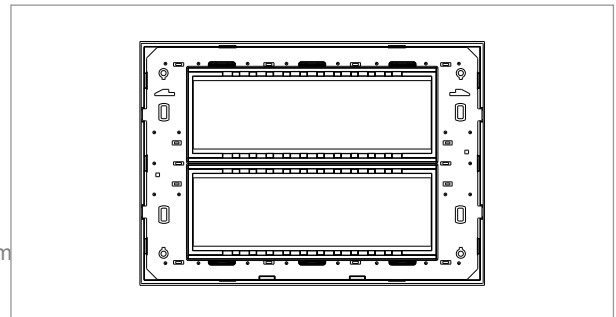

**CUBE Series**

**CW316 .07**

16M Plate - 16 module Pinewood

5267.51.8

Code:	CW316 .07
Series:	CUBE Series
Family:	Solid Wood Plates with frames
Module Size:	Sixteen Module
Colour:	Pinewood
Mark:	Norisys
Rated supply voltage:	—
Maximum resistive load:	—
Dimensions:	162.0mm x 249.9mm x 14.1mm
Weight:	304.20g

Wiring Diagram:

Drawings:

Installation:

Installation of the product should be carried out in compliance with the current regulations regarding the installation of electrical systems in the country where the product is installed.