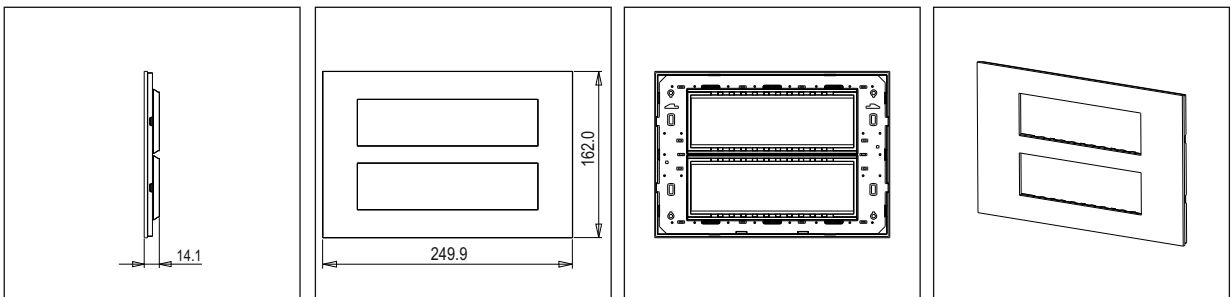

**CUBE Series**

**CW316 .07**

16M Plate - 16 module Pinewood

5267.51.8

Code:	CW316 .07
Series:	CUBE Series
Family:	Solid Wood Plates with frames
Module Size:	Sixteen Module
Colour:	Pinewood
Mark:	Norisys
Rated supply voltage:	—
Maximum resistive load:	—
Dimensions:	162.0mm x 249.9mm x 14.1mm
Weight:	304.20g

Wiring Diagram:

Drawings:

Installation:

Installation of the product should be carried out in compliance with the current regulations regarding the installation of electrical systems in the country where the product is installed.