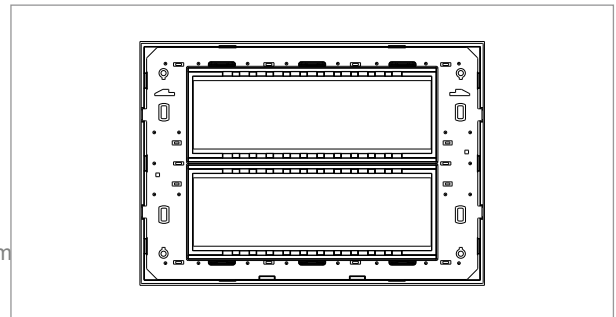

CUBE Series

CW316 .06

16M Plate - 16 module Dark Mahogany

5267.51.8

Code:	CW316 .06
Series:	CUBE Series
Family:	Solid Wood Plates with frames
Module Size:	Sixteen Module
Colour:	Dark Mahogany
Mark:	Norisys
Rated supply voltage:	—
Maximum resistive load:	—
Dimensions:	162.0mm x 249.9mm x 14.1mm
Weight:	304.20g

Wiring Diagram:

Drawings:

Installation:

Installation of the product should be carried out in compliance with the current regulations regarding the installation of electrical systems in the country where the product is installed.