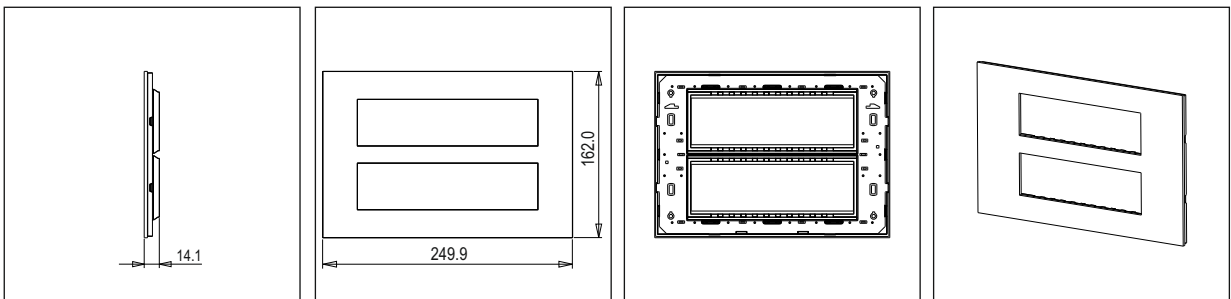

CUBE Series

CW316 .06

16M Plate - 16 module Dark Mahogany

5267.51.8

Code:	CW316 .06
Series:	CUBE Series
Family:	Solid Wood Plates with frames
Module Size:	Sixteen Module
Colour:	Dark Mahogany
Mark:	Norisys
Rated supply voltage:	—
Maximum resistive load:	—
Dimensions:	162.0mm x 249.9mm x 14.1mm
Weight:	304.20g

Wiring Diagram:

Drawings:

Installation:

Installation of the product should be carried out in compliance with the current regulations regarding the installation of electrical systems in the country where the product is installed.