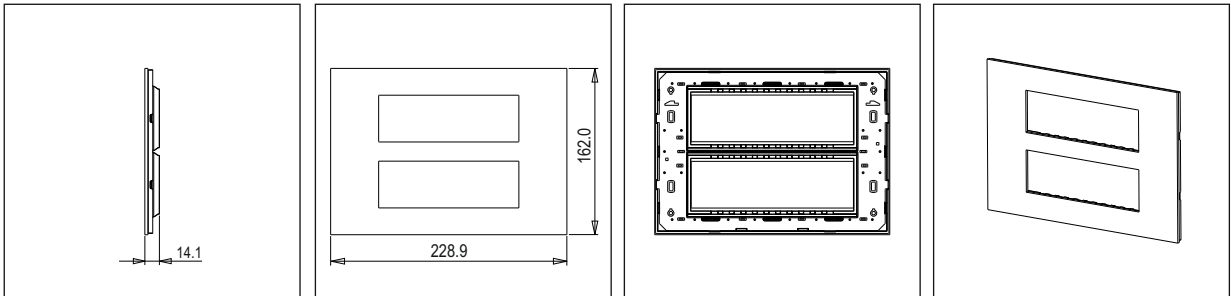

CUBE Series

CW314 .07

14M Plate - 14 module Pinewood

5267.51.8

Code:	CW314 .07
Series:	CUBE Series
Family:	Solid Wood Plates with frames
Module Size:	Fourteen Module
Colour:	Pinewood
Mark:	Norisys
Rated supply voltage:	–
Maximum resistive load:	–
Dimensions:	162.0mm x 228.9mm x 14.1mm
Weight:	284.0g

Wiring Diagram:

Drawings:

Installation:

Installation of the product should be carried out in compliance with the current regulations regarding the installation of electrical systems in the country where the product is installed.