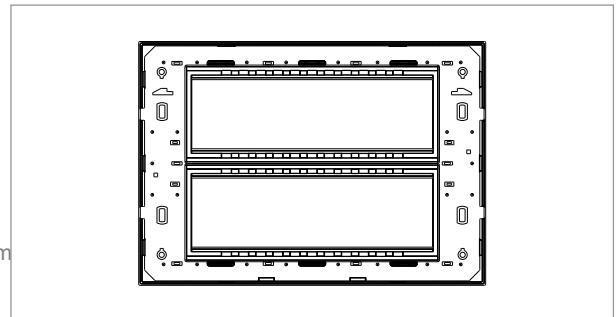

CUBE Series

CW314 .07

14M Plate - 14 module Pinewood

5267.51.8

Code:	CW314 .07
Series:	CUBE Series
Family:	Solid Wood Plates with frames
Module Size:	Fourteen Module
Colour:	Pinewood
Mark:	Norisys
Rated supply voltage:	–
Maximum resistive load:	–
Dimensions:	162.0mm x 228.9mm x 14.1mm
Weight:	284.0g

Wiring Diagram:

Drawings:

Installation:

Installation of the product should be carried out in compliance with the current regulations regarding the installation of electrical systems in the country where the product is installed.