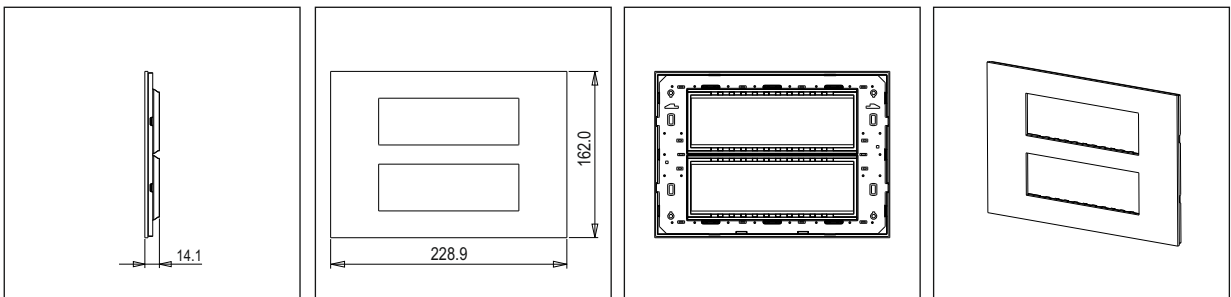

CUBE Series

CW314 .06

14M Plate - 14 module Dark Mahogany

5267.51.8

Code:	CW314 .06
Series:	CUBE Series
Family:	Solid Wood Plates with frames
Module Size:	Fourteen Module
Colour:	Dark Mahogany
Mark:	Norisys
Rated supply voltage:	–
Maximum resistive load:	–
Dimensions:	162.0mm x 228.9mm x 14.1mm
Weight:	284.0g

Wiring Diagram:

Drawings:

Installation:

Installation of the product should be carried out in compliance with the current regulations regarding the installation of electrical systems in the country where the product is installed.

The product should be installed by a trained professional following all safety norms.

Keep away from water and wet surfaces. While mounting the product, hands should not be wet.