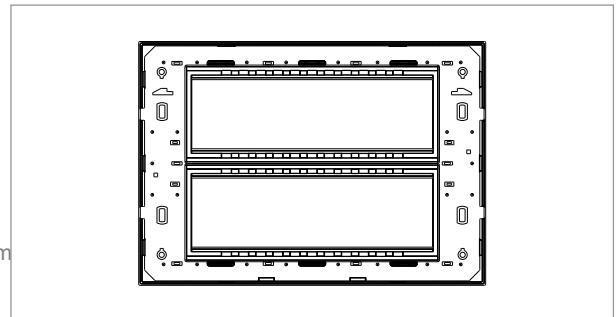

CUBE Series

CW314 .06

14M Plate - 14 module Dark Mahogany

5267.51.8

Code:	CW314 .06
Series:	CUBE Series
Family:	Solid Wood Plates with frames
Module Size:	Fourteen Module
Colour:	Dark Mahogany
Mark:	Norisys
Rated supply voltage:	–
Maximum resistive load:	–
Dimensions:	162.0mm x 228.9mm x 14.1mm
Weight:	284.0g

Wiring Diagram:

Drawings:

Installation:

Installation of the product should be carried out in compliance with the current regulations regarding the installation of electrical systems in the country where the product is installed.