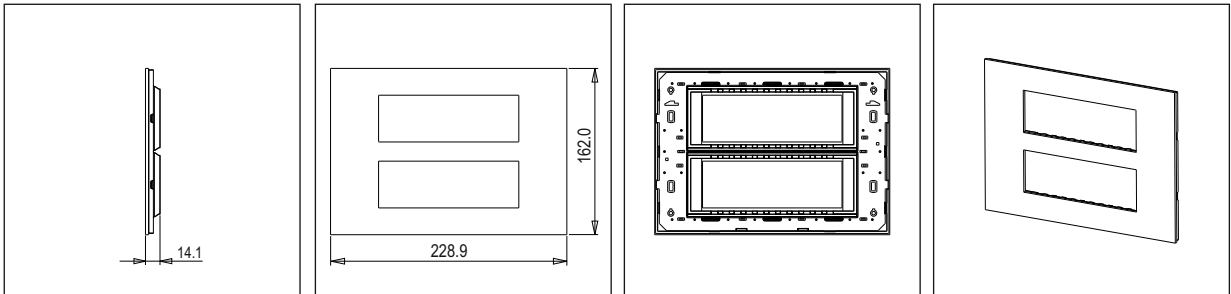

**CUBE Series**

**CW312 .07**

12M Plate - 12 module Pinewood

5267.51.8

Code:	CW312 .07
Series:	CUBE Series
Family:	Solid Wood Plates with frames
Module Size:	Twelve Module
Colour:	Pinewood
Mark:	Norisys
Rated supply voltage:	–
Maximum resistive load:	–
Dimensions:	162.0mm x 228.9mm x 14.1mm
Weight:	264.40g

Wiring Diagram:

Drawings:

Installation:

Installation of the product should be carried out in compliance with the current regulations regarding the installation of electrical systems in the country where the product is installed.