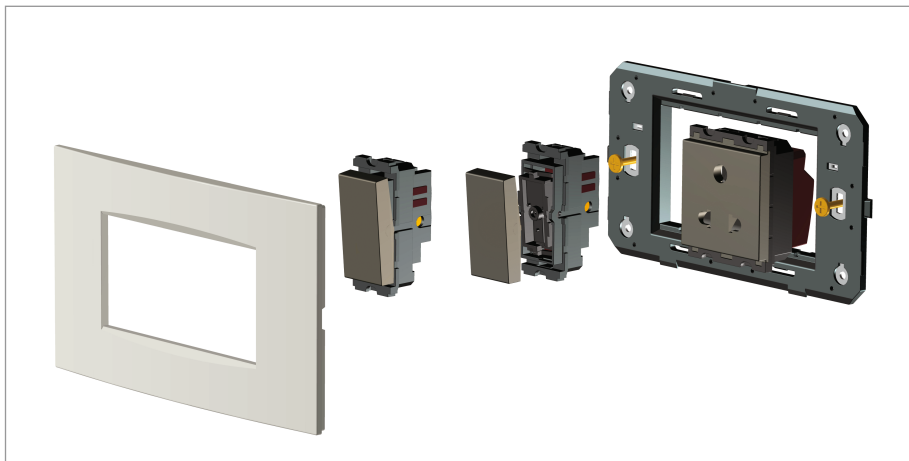

**CUBE Series**

**CW312 .07**

12M Plate - 12 module Pinewood

5267.51.8

Code:	CW312 .07
Series:	CUBE Series
Family:	Solid Wood Plates with frames
Module Size:	Twelve Module
Colour:	Pinewood
Mark:	Norisys
Rated supply voltage:	–
Maximum resistive load:	–
Dimensions:	162.0mm x 228.9mm x 14.1mm
Weight:	264.40g

Wiring Diagram:

Drawings:

Installation:

Installation of the product should be carried out in compliance with the current regulations regarding the installation of electrical systems in the country where the product is installed.