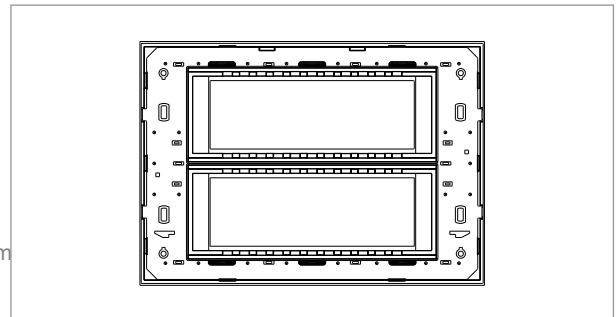

**CUBE Series**

**CW312 .07**

12M Plate - 12 module Pinewood

5267.51.8

Code:	CW312 .07
Series:	CUBE Series
Family:	Solid Wood Plates with frames
Module Size:	Twelve Module
Colour:	Pinewood
Mark:	Norisys
Rated supply voltage:	–
Maximum resistive load:	–
Dimensions:	162.0mm x 228.9mm x 14.1mm
Weight:	264.40g

Wiring Diagram:

Drawings:

Installation:

Installation of the product should be carried out in compliance with the current regulations regarding the installation of electrical systems in the country where the product is installed.