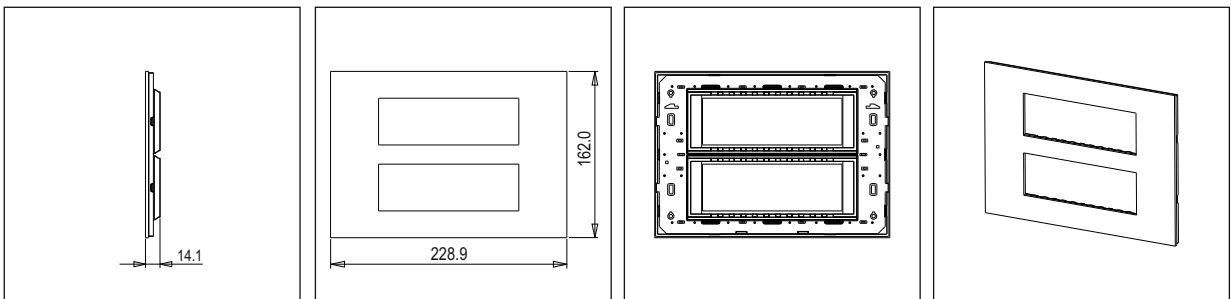

CUBE Series

CW312 .06

12M Plate - 12 module Dark Mahogany

5267.51.8

Code:	CW312 .06
Series:	CUBE Series
Family:	Solid Wood Plates with frames
Module Size:	Twelve Module
Colour:	Dark Mahogany
Mark:	Norisys
Rated supply voltage:	—
Maximum resistive load:	—
Dimensions:	162.0mm x 228.9mm x 14.1mm
Weight:	264.40g

Wiring Diagram:

Drawings:

Installation:

Installation of the product should be carried out in compliance with the current regulations regarding the installation of electrical systems in the country where the product is installed.