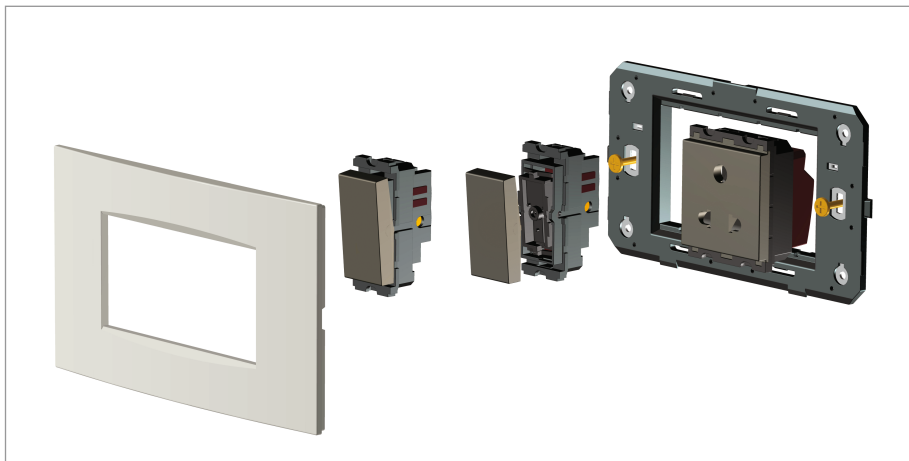

CUBE Series

CW312 .06

12M Plate - 12 module Dark Mahogany

5267.51.8

Code:	CW312 .06
Series:	CUBE Series
Family:	Solid Wood Plates with frames
Module Size:	Twelve Module
Colour:	Dark Mahogany
Mark:	Norisys
Rated supply voltage:	—
Maximum resistive load:	—
Dimensions:	162.0mm x 228.9mm x 14.1mm
Weight:	264.40g

Wiring Diagram:

Drawings:

Installation:

Installation of the product should be carried out in compliance with the current regulations regarding the installation of electrical systems in the country where the product is installed.