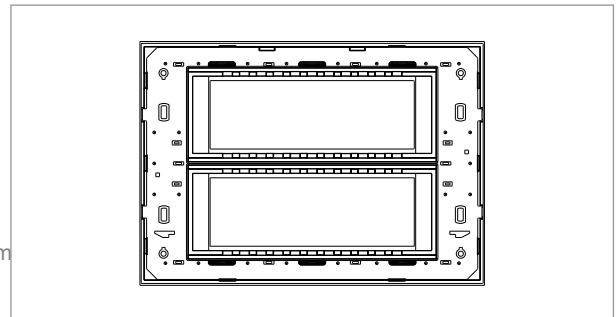

CUBE Series

CW312 .06

12M Plate - 12 module Dark Mahogany

5267.51.8

Code:	CW312 .06
Series:	CUBE Series
Family:	Solid Wood Plates with frames
Module Size:	Twelve Module
Colour:	Dark Mahogany
Mark:	Norisys
Rated supply voltage:	—
Maximum resistive load:	—
Dimensions:	162.0mm x 228.9mm x 14.1mm
Weight:	264.40g

Wiring Diagram:

Drawings:

Installation:

Installation of the product should be carried out in compliance with the current regulations regarding the installation of electrical systems in the country where the product is installed.