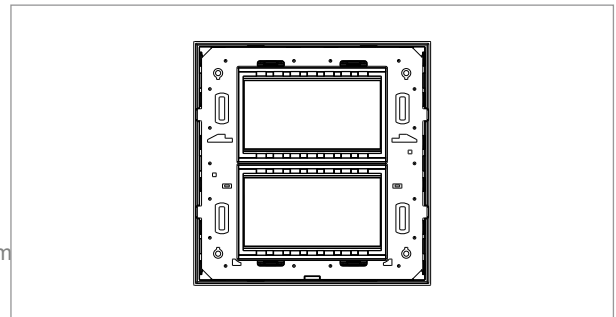

CUBE Series

CW309 .07

8M (V) Plate - 8 module Pinewood

5267.51.8

Code:	CW309 .07
Series:	CUBE Series
Family:	Solid Wood Plates with frames
Module Size:	Eight Module (V)
Colour:	Pinewood
Mark:	Norisys
Rated supply voltage:	--
Maximum resistive load:	—
Dimensions:	162.0mm x 156.9mm x 14.1mm
Weight:	210.0g

Wiring Diagram:

Drawings:

Installation:

Installation of the product should be carried out in compliance with the current regulations regarding the installation of electrical systems in the country where the product is installed.