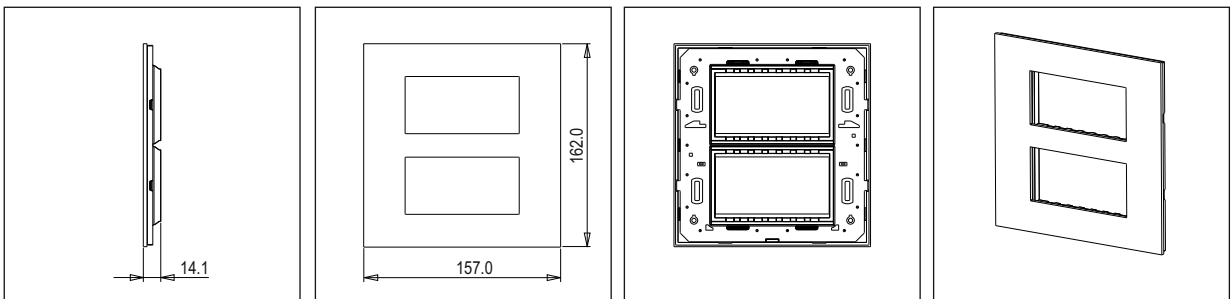

CUBE Series

CW309 .07

8M (V) Plate - 8 module Pinewood

5267.51.8

Code:	CW309 .07
Series:	CUBE Series
Family:	Solid Wood Plates with frames
Module Size:	Eight Module (V)
Colour:	Pinewood
Mark:	Norisys
Rated supply voltage:	--
Maximum resistive load:	—
Dimensions:	162.0mm x 156.9mm x 14.1mm
Weight:	210.0g

Wiring Diagram:

Drawings:

Installation:

Installation of the product should be carried out in compliance with the current regulations regarding the installation of electrical systems in the country where the product is installed.