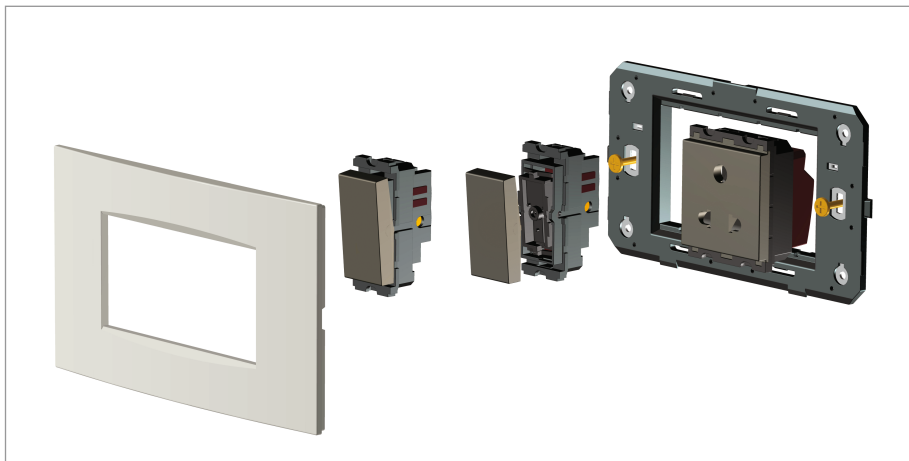

CUBE Series

CW309 .07

8M (V) Plate - 8 module Pinewood

5267.51.8

Code:	CW309 .07
Series:	CUBE Series
Family:	Solid Wood Plates with frames
Module Size:	Eight Module (V)
Colour:	Pinewood
Mark:	Norisys
Rated supply voltage:	--
Maximum resistive load:	—
Dimensions:	162.0mm x 156.9mm x 14.1mm
Weight:	210.0g

Wiring Diagram:

Drawings:

Installation:

Installation of the product should be carried out in compliance with the current regulations regarding the installation of electrical systems in the country where the product is installed.