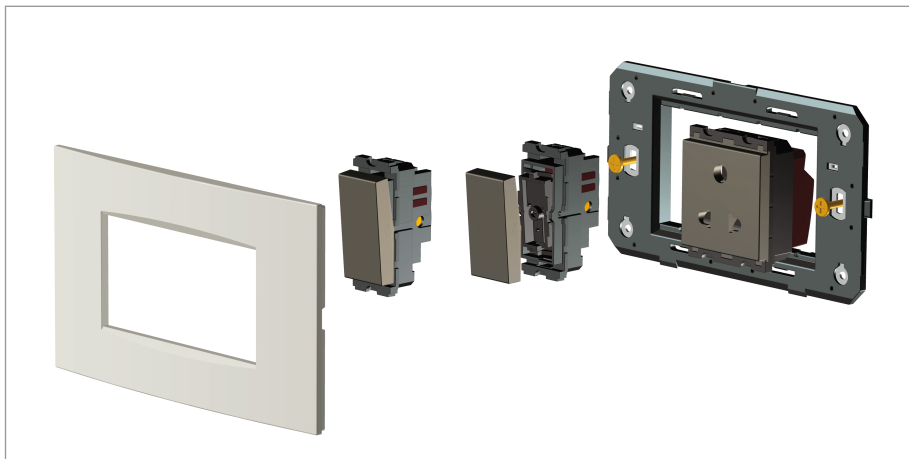

CUBE Series

CW309 .06

8M (V) Plate - 8 module Dark Mahogany

5267.51.8

Code:	CW309 .06
Series:	CUBE Series
Family:	Solid Wood Plates with frames
Module Size:	Eight Module (V)
Colour:	Dark Mahogany
Mark:	Norisys
Rated supply voltage:	--
Maximum resistive load:	—
Dimensions:	162.0mm x 156.9mm x 14.1mm
Weight:	210.0g

Wiring Diagram:

Drawings:

Installation:

Installation of the product should be carried out in compliance with the current regulations regarding the installation of electrical systems in the country where the product is installed.