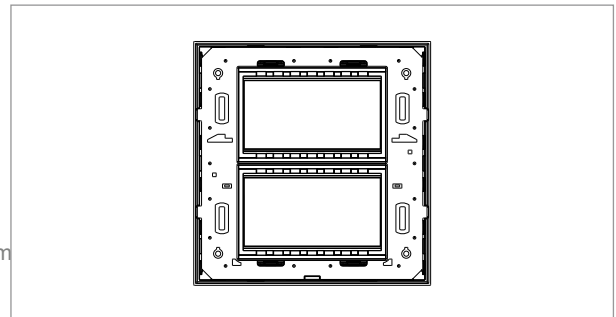

CUBE Series

CW309 .06

8M (V) Plate - 8 module Dark Mahogany

5267.51.8

Code:	CW309 .06
Series:	CUBE Series
Family:	Solid Wood Plates with frames
Module Size:	Eight Module (V)
Colour:	Dark Mahogany
Mark:	Norisys
Rated supply voltage:	--
Maximum resistive load:	—
Dimensions:	162.0mm x 156.9mm x 14.1mm
Weight:	210.0g

Wiring Diagram:

Drawings:

Installation:

Installation of the product should be carried out in compliance with the current regulations regarding the installation of electrical systems in the country where the product is installed.