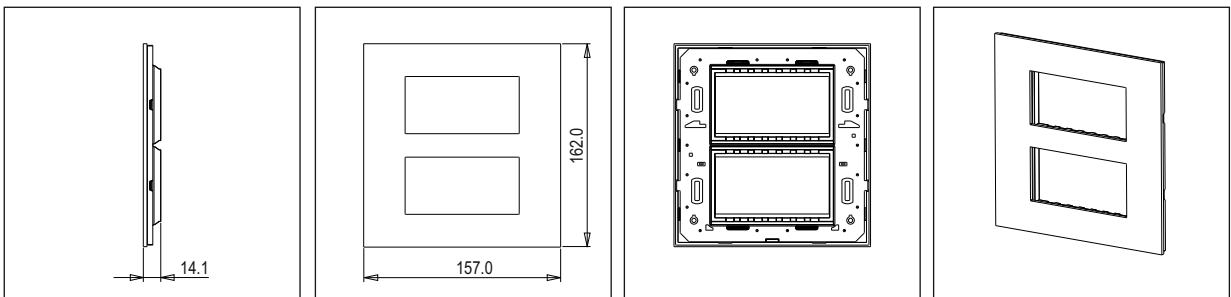

CUBE Series

CW309 .06

8M (V) Plate - 8 module Dark Mahogany

5267.51.8

Code:	CW309 .06
Series:	CUBE Series
Family:	Solid Wood Plates with frames
Module Size:	Eight Module (V)
Colour:	Dark Mahogany
Mark:	Norisys
Rated supply voltage:	--
Maximum resistive load:	—
Dimensions:	162.0mm x 156.9mm x 14.1mm
Weight:	210.0g

Wiring Diagram:

Drawings:

Installation:

Installation of the product should be carried out in compliance with the current regulations regarding the installation of electrical systems in the country where the product is installed.