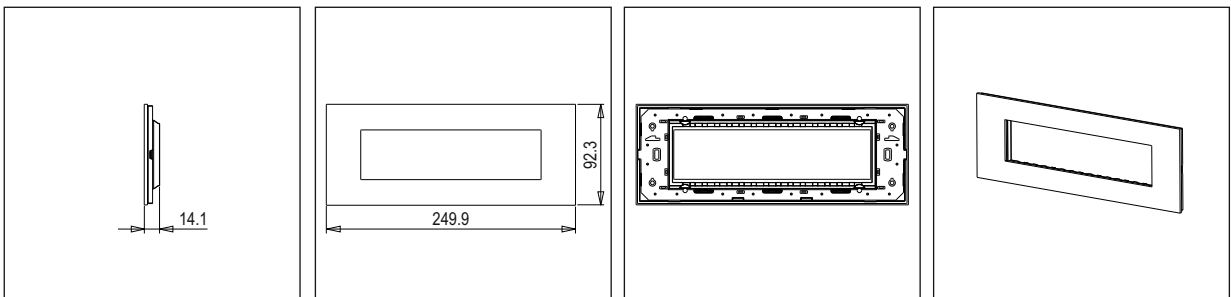

CUBE Series

CW308 .07

8M Plate - 8 module Pinewood

5267.51.8

Code:	CW308 .07
Series:	CUBE Series
Family:	Solid Wood Plates with frames
Module Size:	Eight Module
Colour:	Pinewood
Mark:	Norisys
Rated supply voltage:	—
Maximum resistive load:	—
Dimensions:	92.3mm x 249.9mm x 14.1mm
Weight:	172.90g

Wiring Diagram:

Drawings:

Installation:

Installation of the product should be carried out in compliance with the current regulations regarding the installation of electrical systems in the country where the product is installed.