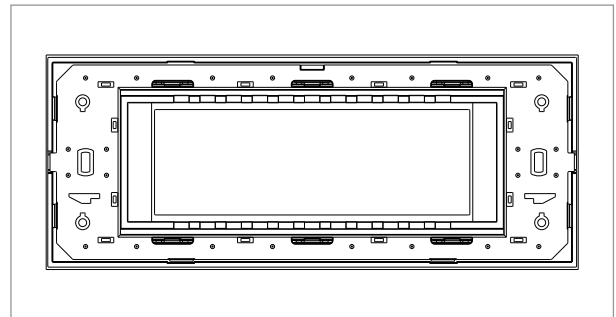

CUBE Series

CW308 .07

8M Plate - 8 module Pinewood

5267.51.8

Code:	CW308 .07
Series:	CUBE Series
Family:	Solid Wood Plates with frames
Module Size:	Eight Module
Colour:	Pinewood
Mark:	Norisys
Rated supply voltage:	—
Maximum resistive load:	—
Dimensions:	92.3mm x 249.9mm x 14.1mm
Weight:	172.90g

Wiring Diagram:

Drawings:

Installation:

Installation of the product should be carried out in compliance with the current regulations regarding the installation of electrical systems in the country where the product is installed.