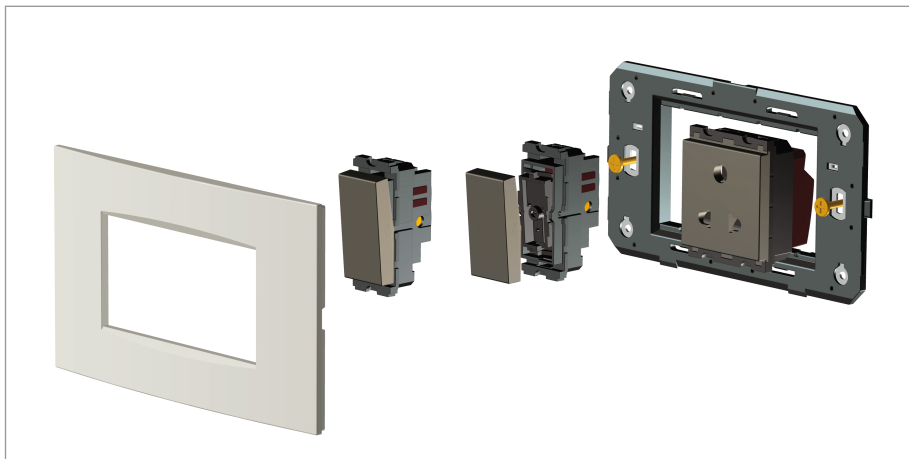

CUBE Series

CW308 .06

8M Plate - 8 module Dark Mahogany

5267.51.8

Code:	CW308 .06
Series:	CUBE Series
Family:	Solid Wood Plates with frames
Module Size:	Eight Module
Colour:	Dark Mahogany
Mark:	Norisys
Rated supply voltage:	–
Maximum resistive load:	–
Dimensions:	92.3mm x 249.9mm x 14.1mm
Weight:	172.90g

Wiring Diagram:

Drawings:

Installation:

Installation of the product should be carried out in compliance with the current regulations regarding the installation of electrical systems in the country where the product is installed.