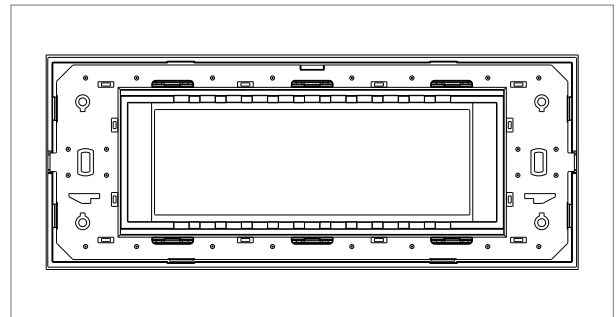

CUBE Series

CW308 .06

8M Plate - 8 module Dark Mahogany

5267.51.8

Code:	CW308 .06
Series:	CUBE Series
Family:	Solid Wood Plates with frames
Module Size:	Eight Module
Colour:	Dark Mahogany
Mark:	Norisys
Rated supply voltage:	–
Maximum resistive load:	–
Dimensions:	92.3mm x 249.9mm x 14.1mm
Weight:	172.90g

Wiring Diagram:

Drawings:

Installation:

Installation of the product should be carried out in compliance with the current regulations regarding the installation of electrical systems in the country where the product is installed.