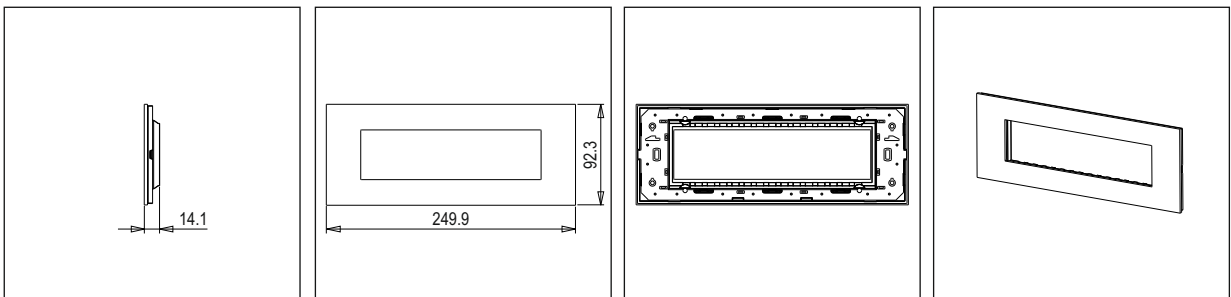

CUBE Series

CW308 .06

8M Plate - 8 module Dark Mahogany

5267.51.8

Code:	CW308 .06
Series:	CUBE Series
Family:	Solid Wood Plates with frames
Module Size:	Eight Module
Colour:	Dark Mahogany
Mark:	Norisys
Rated supply voltage:	–
Maximum resistive load:	–
Dimensions:	92.3mm x 249.9mm x 14.1mm
Weight:	172.90g

Wiring Diagram:

Drawings:

Installation:

Installation of the product should be carried out in compliance with the current regulations regarding the installation of electrical systems in the country where the product is installed.