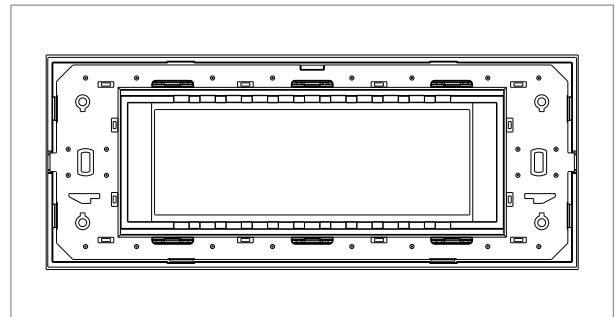

CUBE Series

CW306 .07

6M Plate - 6 module Pinewood

5267.51.8

Code:	CW306 .07
Series:	CUBE Series
Family:	Solid Wood Plates with frames
Module Size:	Six Module
Colour:	Pinewood
Mark:	Norisys
Rated supply voltage:	--
Maximum resistive load:	--
Dimensions:	92.3mm x 228.9mm x 14.1mm
Weight:	167.10g

Wiring Diagram:

Drawings:

Installation:

Installation of the product should be carried out in compliance with the current regulations regarding the installation of electrical systems in the country where the product is installed.