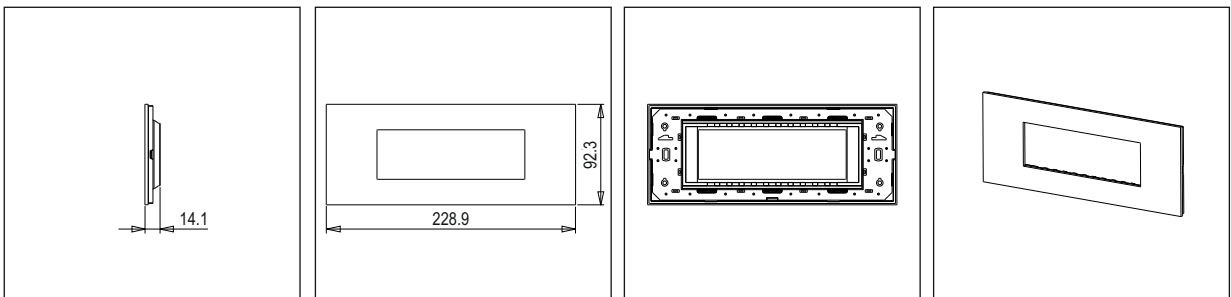

CUBE Series

CW306 .07

6M Plate - 6 module Pinewood

5267.51.8

Code:	CW306 .07
Series:	CUBE Series
Family:	Solid Wood Plates with frames
Module Size:	Six Module
Colour:	Pinewood
Mark:	Norisys
Rated supply voltage:	--
Maximum resistive load:	--
Dimensions:	92.3mm x 228.9mm x 14.1mm
Weight:	167.10g

Wiring Diagram:

Drawings:

Installation:

Installation of the product should be carried out in compliance with the current regulations regarding the installation of electrical systems in the country where the product is installed.