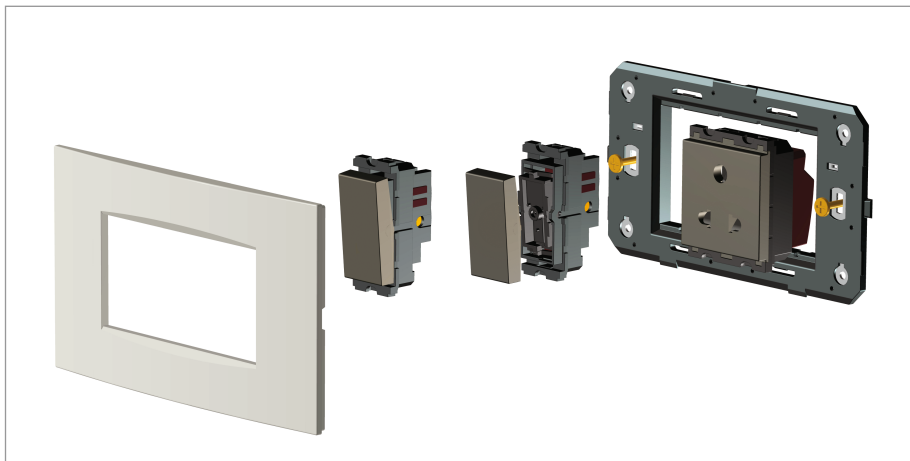

CUBE Series

CW306 .07

6M Plate - 6 module Pinewood

5267.51.8

Code:	CW306 .07
Series:	CUBE Series
Family:	Solid Wood Plates with frames
Module Size:	Six Module
Colour:	Pinewood
Mark:	Norisys
Rated supply voltage:	--
Maximum resistive load:	--
Dimensions:	92.3mm x 228.9mm x 14.1mm
Weight:	167.10g

Wiring Diagram:

Drawings:

Installation:

Installation of the product should be carried out in compliance with the current regulations regarding the installation of electrical systems in the country where the product is installed.