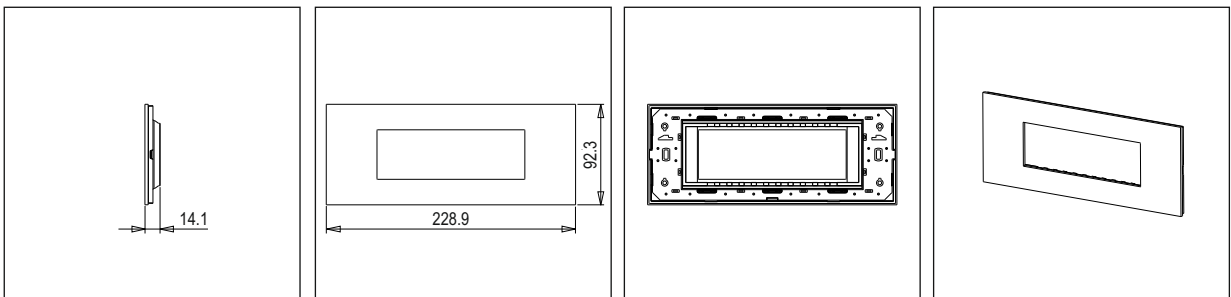

CUBE Series

CW306 .06

6M Plate - 6 module Dark Mahogany

5267.51.8

Code:	CW306 .06
Series:	CUBE Series
Family:	Solid Wood Plates with frames
Module Size:	Six Module
Colour:	Dark Mahogany
Mark:	Norisys
Rated supply voltage:	--
Maximum resistive load:	—
Dimensions:	92.3mm x 228.9mm x 14.1mm
Weight:	167.10g

Wiring Diagram:

Drawings:

Installation:

Installation of the product should be carried out in compliance with the current regulations regarding the installation of electrical systems in the country where the product is installed.