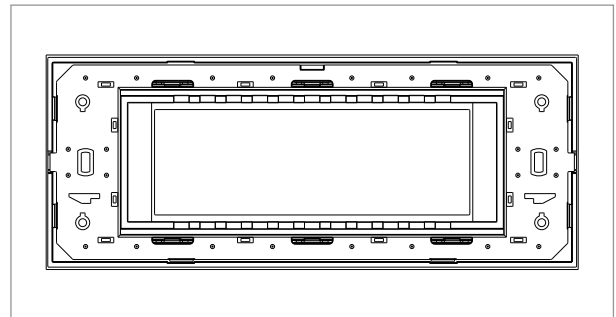

CUBE Series

CW306 .06

6M Plate - 6 module Dark Mahogany

5267.51.8

Code:	CW306 .06
Series:	CUBE Series
Family:	Solid Wood Plates with frames
Module Size:	Six Module
Colour:	Dark Mahogany
Mark:	Norisys
Rated supply voltage:	--
Maximum resistive load:	—
Dimensions:	92.3mm x 228.9mm x 14.1mm
Weight:	167.10g

Wiring Diagram:

Drawings:

Installation:

Installation of the product should be carried out in compliance with the current regulations regarding the installation of electrical systems in the country where the product is installed.