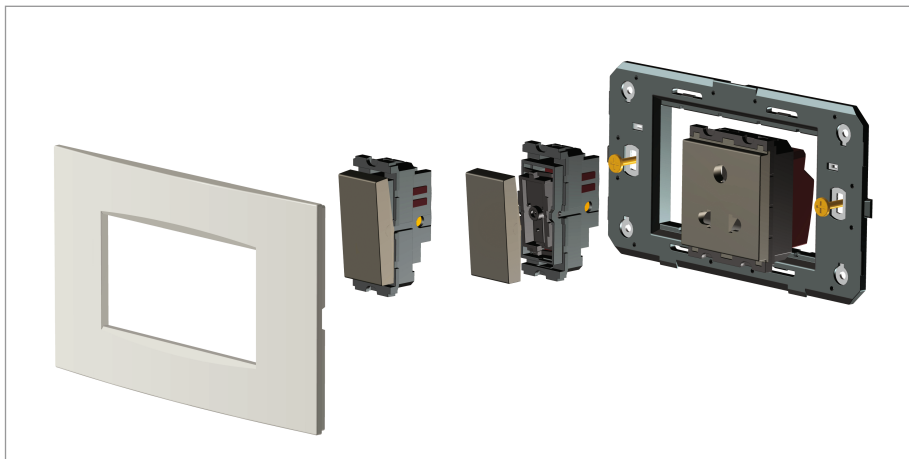

CUBE Series

CW306 .06

6M Plate - 6 module Dark Mahogany

5267.51.8

Code:	CW306 .06
Series:	CUBE Series
Family:	Solid Wood Plates with frames
Module Size:	Six Module
Colour:	Dark Mahogany
Mark:	Norisys
Rated supply voltage:	--
Maximum resistive load:	—
Dimensions:	92.3mm x 228.9mm x 14.1mm
Weight:	167.10g

Wiring Diagram:

Drawings:

Installation:

Installation of the product should be carried out in compliance with the current regulations regarding the installation of electrical systems in the country where the product is installed.