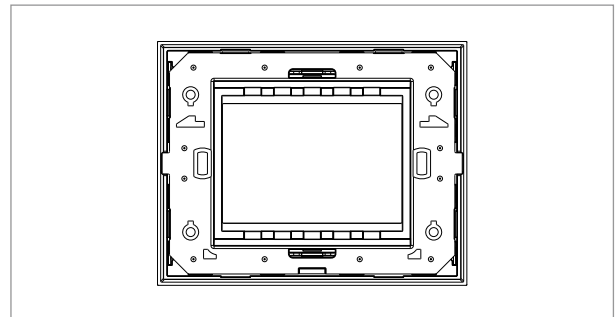

**CUBE Series**

**CW303 .07**

3M Plate - 3 module Pinewood

5267.51.8

Code:	CW303 .07
Series:	CUBE Series
Family:	Solid Wood Plates with frames
Module Size:	Three Module
Colour:	Pinewood
Mark:	Norisys
Rated supply voltage:	--
Maximum resistive load:	—
Dimensions:	92.3mm x 117.1mm x 14.1mm
Weight:	84.60g

Wiring Diagram:

Drawings:

Installation:

Installation of the product should be carried out in compliance with the current regulations regarding the installation of electrical systems in the country where the product is installed.