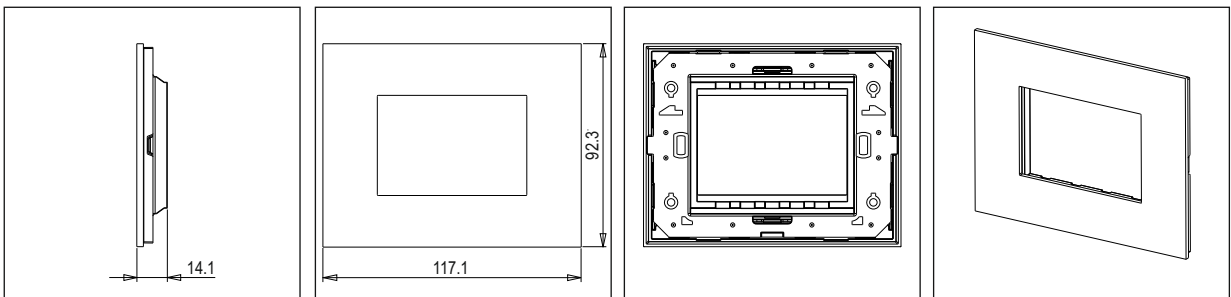

**CUBE Series**

**CW303 .07**

3M Plate - 3 module Pinewood

5267.51.8

Code:	CW303 .07
Series:	CUBE Series
Family:	Solid Wood Plates with frames
Module Size:	Three Module
Colour:	Pinewood
Mark:	Norisys
Rated supply voltage:	--
Maximum resistive load:	—
Dimensions:	92.3mm x 117.1mm x 14.1mm
Weight:	84.60g

Wiring Diagram:

Drawings:

Installation:

Installation of the product should be carried out in compliance with the current regulations regarding the installation of electrical systems in the country where the product is installed.