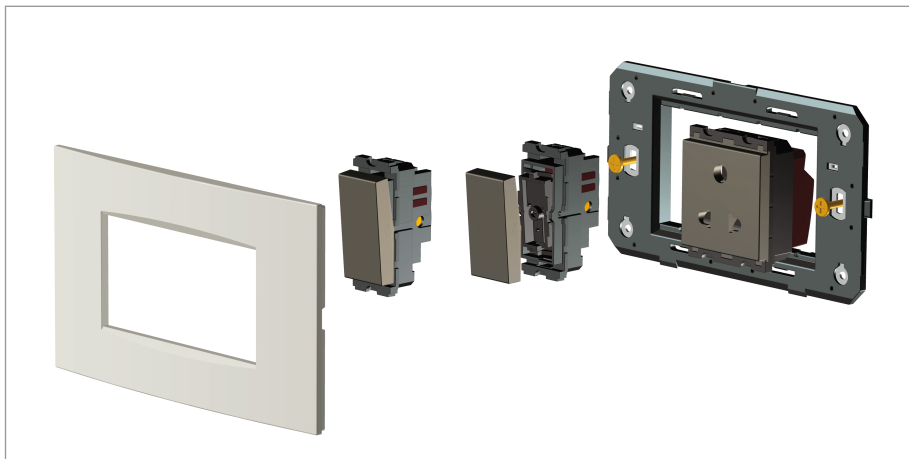

**CUBE Series**

**CW303 .07**

3M Plate - 3 module Pinewood

5267.51.8

Code:	CW303 .07
Series:	CUBE Series
Family:	Solid Wood Plates with frames
Module Size:	Three Module
Colour:	Pinewood
Mark:	Norisys
Rated supply voltage:	--
Maximum resistive load:	—
Dimensions:	92.3mm x 117.1mm x 14.1mm
Weight:	84.60g

Wiring Diagram:

Drawings:

Installation:

Installation of the product should be carried out in compliance with the current regulations regarding the installation of electrical systems in the country where the product is installed.