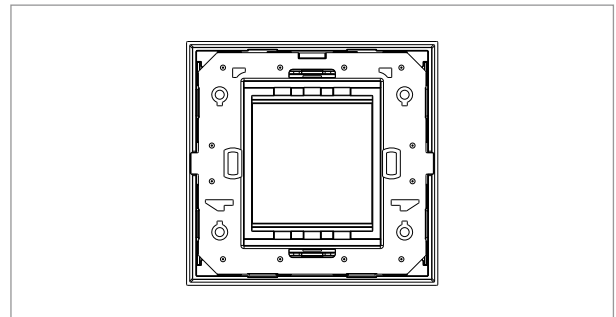

CUBE Series

CW302 .07

2M Plate - 2 module Pinewood

5267.51.8

Code:	CW302 .07
Series:	CUBE Series
Family:	Solid Wood Plates with frames
Module Size:	Two Module
Colour:	Pinewood
Mark:	Norisys
Rated supply voltage:	--
Maximum resistive load:	—
Dimensions:	92.3mm x 95.1mm x 14.1mm
Weight:	77.20g

Wiring Diagram:

Drawings:

Installation:

Installation of the product should be carried out in compliance with the current regulations regarding the installation of electrical systems in the country where the product is installed.