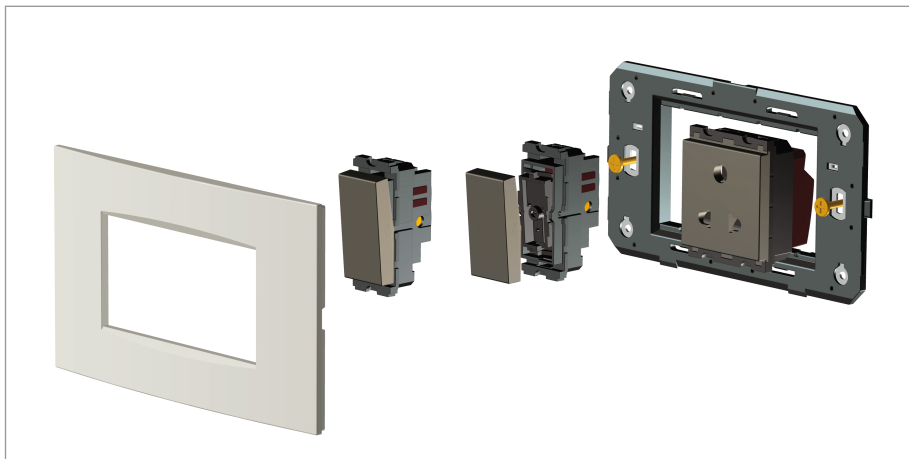

CUBE Series

CW302 .07

2M Plate - 2 module Pinewood

5267.51.8

Code:	CW302 .07
Series:	CUBE Series
Family:	Solid Wood Plates with frames
Module Size:	Two Module
Colour:	Pinewood
Mark:	Norisys
Rated supply voltage:	--
Maximum resistive load:	—
Dimensions:	92.3mm x 95.1mm x 14.1mm
Weight:	77.20g

Wiring Diagram:

Drawings:

Installation:

Installation of the product should be carried out in compliance with the current regulations regarding the installation of electrical systems in the country where the product is installed.