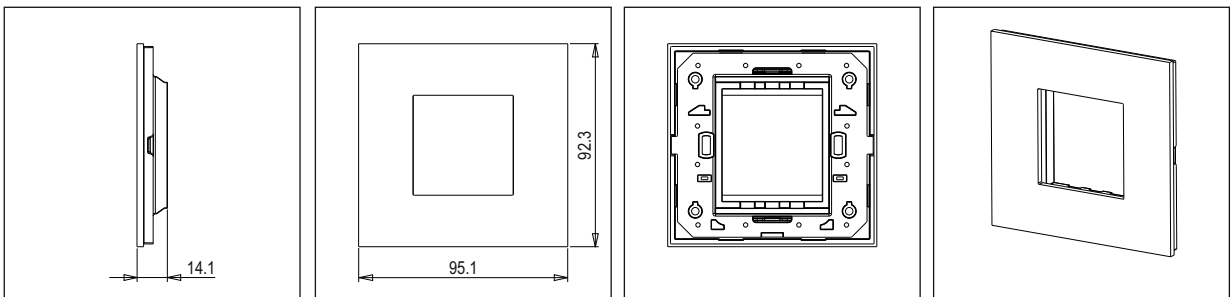

CUBE Series

CW302 .07

2M Plate - 2 module Pinewood

5267.51.8

Code:	CW302 .07
Series:	CUBE Series
Family:	Solid Wood Plates with frames
Module Size:	Two Module
Colour:	Pinewood
Mark:	Norisys
Rated supply voltage:	--
Maximum resistive load:	—
Dimensions:	92.3mm x 95.1mm x 14.1mm
Weight:	77.20g

Wiring Diagram:

Drawings:

Installation:

Installation of the product should be carried out in compliance with the current regulations regarding the installation of electrical systems in the country where the product is installed.