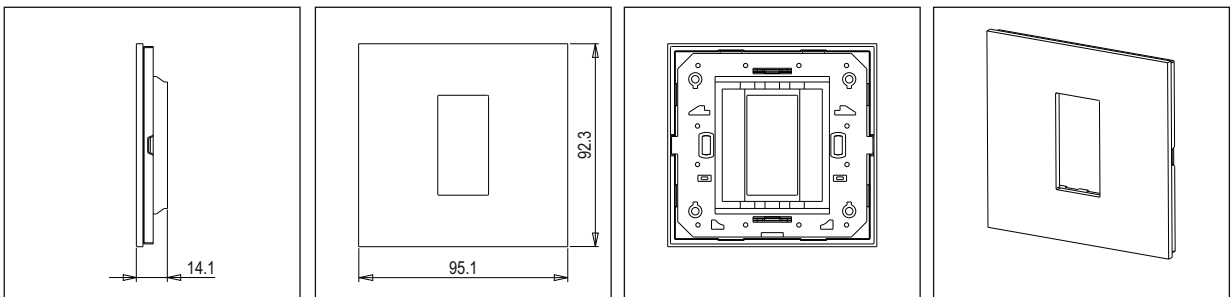

CUBE Series

CW301 .07

1M Plate - 1 module Pinewood

5267.51.8

Code:	CW301 .07
Series:	CUBE Series
Family:	Solid Wood Plates with frames
Module Size:	One Module
Colour:	Pinewood
Mark:	Norisys
Rated supply voltage:	--
Maximum resistive load:	--
Dimensions:	92.3mm x 95.1mm x 14.1mm
Weight:	77.50g

Wiring Diagram:

Drawings:

Installation:

Installation of the product should be carried out in compliance with the current regulations regarding the installation of electrical systems in the country where the product is installed.