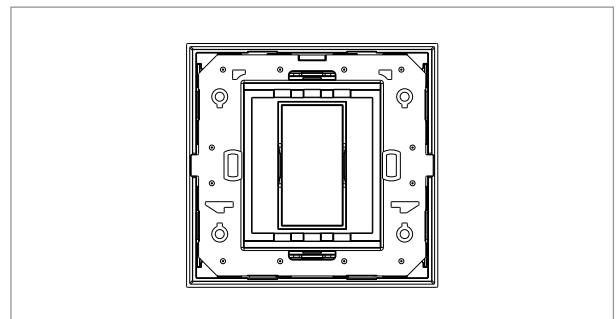

CUBE Series

CW301 .07

1M Plate - 1 module Pinewood

5267.51.8

Code:	CW301 .07
Series:	CUBE Series
Family:	Solid Wood Plates with frames
Module Size:	One Module
Colour:	Pinewood
Mark:	Norisys
Rated supply voltage:	--
Maximum resistive load:	--
Dimensions:	92.3mm x 95.1mm x 14.1mm
Weight:	77.50g

Wiring Diagram:

Drawings:

Installation:

Installation of the product should be carried out in compliance with the current regulations regarding the installation of electrical systems in the country where the product is installed.