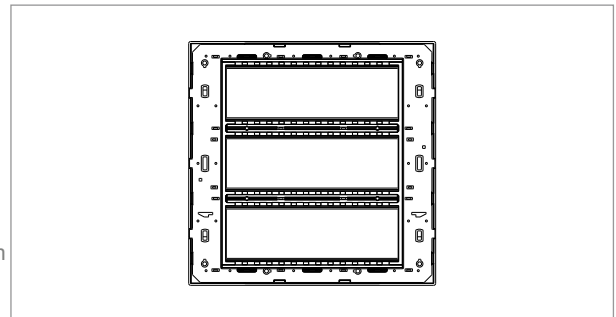

CUBE Series

CG321 .08

21M Plate - 21 module Ice White

5267.51.8

Code:	CG321 .08
Series:	CUBE Series
Family:	Solid Glass plates with frames
Module Size:	Twenty One Module
Colour:	Ice White
Mark:	Norisys
Rated supply voltage:	--
Maximum resistive load:	—
Dimensions:	245.0mm x 231.0mm x 13.9mm
Weight:	583.10g

Wiring Diagram:

Drawings:

Installation:

Installation of the product should be carried out in compliance with the current regulations regarding the installation of electrical systems in the country where the product is installed.