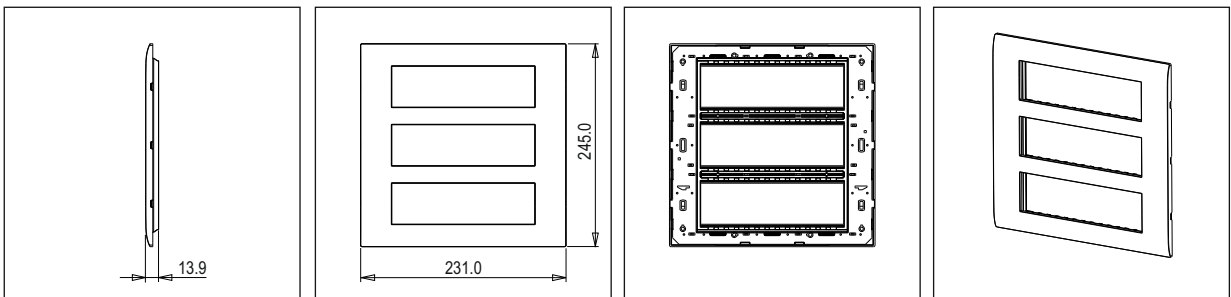

CUBE Series

CG321 .08

21M Plate - 21 module Ice White

5267.51.8

Code:	CG321 .08
Series:	CUBE Series
Family:	Solid Glass plates with frames
Module Size:	Twenty One Module
Colour:	Ice White
Mark:	Norisys
Rated supply voltage:	--
Maximum resistive load:	—
Dimensions:	245.0mm x 231.0mm x 13.9mm
Weight:	583.10g

Wiring Diagram:

Drawings:

Installation:

Installation of the product should be carried out in compliance with the current regulations regarding the installation of electrical systems in the country where the product is installed.