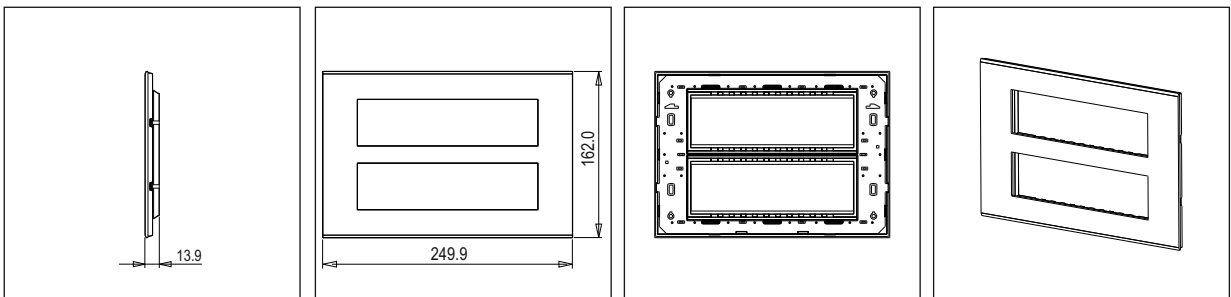

CUBE Series

CG316 .18

16M Plate - 16 module Smoked Silver

5267.51.8

Code:	CG316 .18
Series:	CUBE Series
Family:	Solid Glass plates with frames
Module Size:	Sixteen Module
Colour:	Smoked Silver
Mark:	Norisys
Rated supply voltage:	—
Maximum resistive load:	—
Dimensions:	162.0mm x 249.9mm x 13.9mm
Weight:	414.30g

Wiring Diagram:

Drawings:

Installation:

Installation of the product should be carried out in compliance with the current regulations regarding the installation of electrical systems in the country where the product is installed.