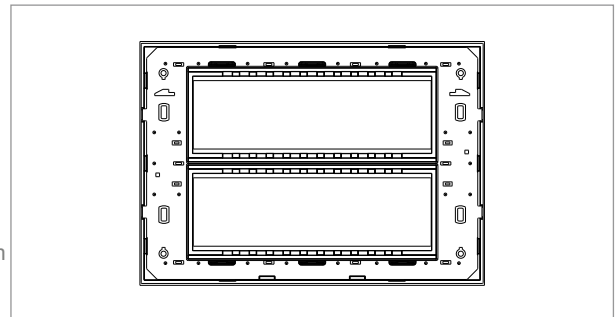

CUBE Series

CG316 .18

16M Plate - 16 module Smoked Silver

5267.51.8

Code:	CG316 .18
Series:	CUBE Series
Family:	Solid Glass plates with frames
Module Size:	Sixteen Module
Colour:	Smoked Silver
Mark:	Norisys
Rated supply voltage:	—
Maximum resistive load:	—
Dimensions:	162.0mm x 249.9mm x 13.9mm
Weight:	414.30g

Wiring Diagram:

Drawings:

Installation:

Installation of the product should be carried out in compliance with the current regulations regarding the installation of electrical systems in the country where the product is installed.