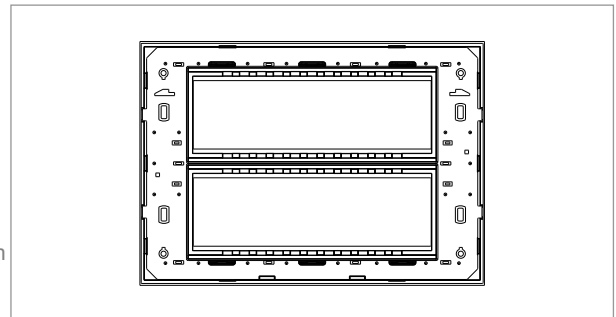

**CUBE Series**

**CG316 .08**

16M Plate - 16 module Ice White

5267.51.8

Code:	CG316 .08
Series:	CUBE Series
Family:	Solid Glass plates with frames
Module Size:	Sixteen Module
Colour:	Ice White
Mark:	Norisys
Rated supply voltage:	—
Maximum resistive load:	—
Dimensions:	162.0mm x 249.9mm x 13.9mm
Weight:	414.30g

**Wiring Diagram:**

**Drawings:**

**Installation:**

Installation of the product should be carried out in compliance with the current regulations regarding the installation of electrical systems in the country where the product is installed.