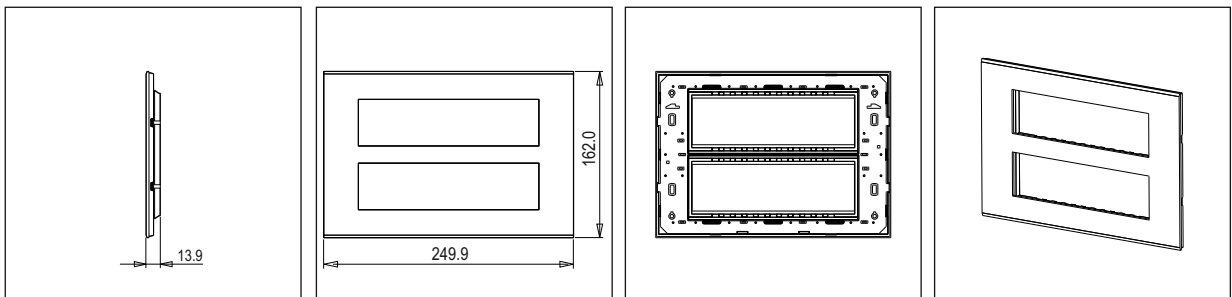

CUBE Series

CG316 .08

16M Plate - 16 module Ice White

5267.51.8

Code:	CG316 .08
Series:	CUBE Series
Family:	Solid Glass plates with frames
Module Size:	Sixteen Module
Colour:	Ice White
Mark:	Norisys
Rated supply voltage:	—
Maximum resistive load:	—
Dimensions:	162.0mm x 249.9mm x 13.9mm
Weight:	414.30g

Wiring Diagram:

Drawings:

Installation:

Installation of the product should be carried out in compliance with the current regulations regarding the installation of electrical systems in the country where the product is installed.

The product should be installed by a trained professional following all safety norms.

Keep away from water and wet surfaces. While mounting the product, hands should not be wet.