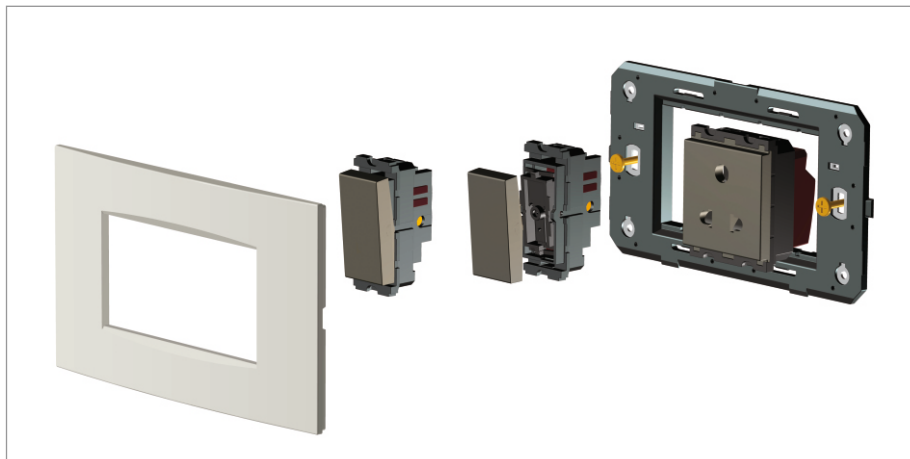

Installation:

Installation of the product should be carried out in compliance with the current regulations regarding the installation of electrical systems in the country where the product is installed.

The product should be installed by a trained professional following all safety norms.

Keep away from water and wet surfaces. While mounting the product, hands should not be wet.