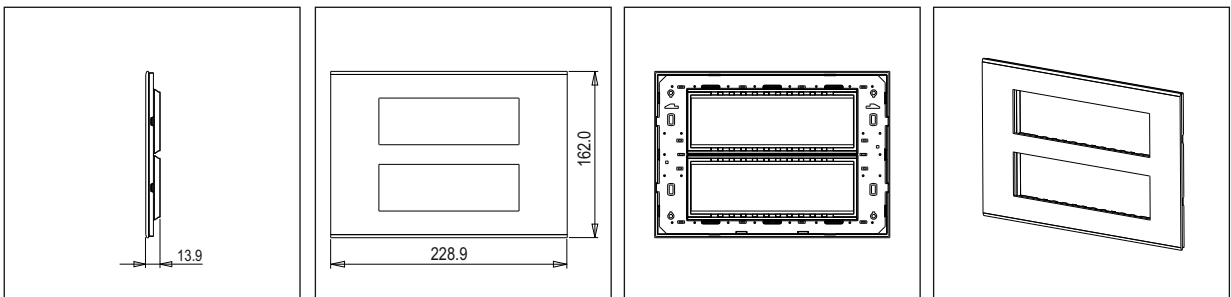

CUBE Series

CG314 .09

14M Plate - 14 module Metal Gray

5267.51.8

Code:	CG314 .09
Series:	CUBE Series
Family:	Solid Glass plates with frames
Module Size:	Fourteen Module
Colour:	Metal Gray
Mark:	Norisys
Rated supply voltage:	—
Maximum resistive load:	—
Dimensions:	162.0mm x 228.9mm x 13.9mm
Weight:	401.70g

Wiring Diagram:

Drawings:

Installation:

Installation of the product should be carried out in compliance with the current regulations regarding the installation of electrical systems in the country where the product is installed.