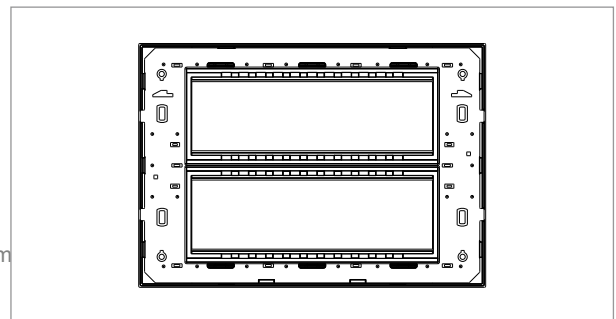

CUBE Series

CG314 .09

14M Plate - 14 module Metal Gray

5267.51.8

Code:	CG314 .09
Series:	CUBE Series
Family:	Solid Glass plates with frames
Module Size:	Fourteen Module
Colour:	Metal Gray
Mark:	Norisys
Rated supply voltage:	—
Maximum resistive load:	—
Dimensions:	162.0mm x 228.9mm x 13.9mm
Weight:	401.70g

Wiring Diagram:

Drawings:

Installation:

Installation of the product should be carried out in compliance with the current regulations regarding the installation of electrical systems in the country where the product is installed.