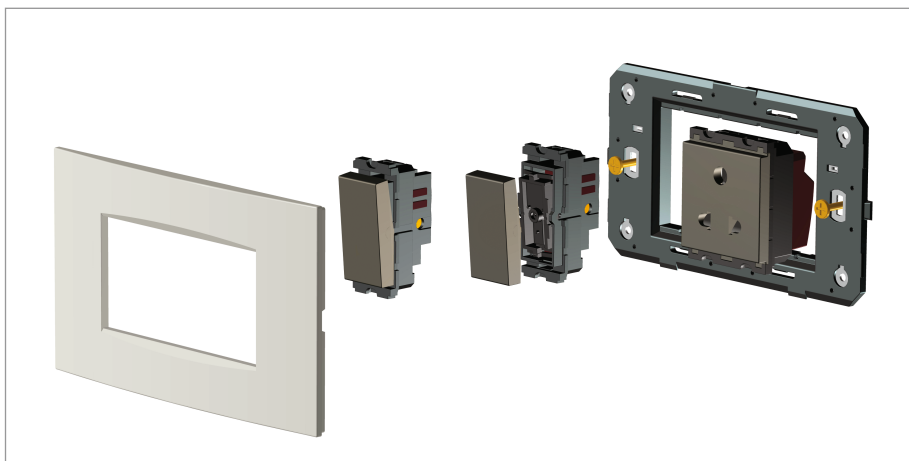

CUBE Series

CG314 .09

14M Plate - 14 module Metal Gray

5267.51.8

Code:	CG314 .09
Series:	CUBE Series
Family:	Solid Glass plates with frames
Module Size:	Fourteen Module
Colour:	Metal Gray
Mark:	Norisys
Rated supply voltage:	—
Maximum resistive load:	—
Dimensions:	162.0mm x 228.9mm x 13.9mm
Weight:	401.70g

Wiring Diagram:

Drawings:

Installation:

Installation of the product should be carried out in compliance with the current regulations regarding the installation of electrical systems in the country where the product is installed.