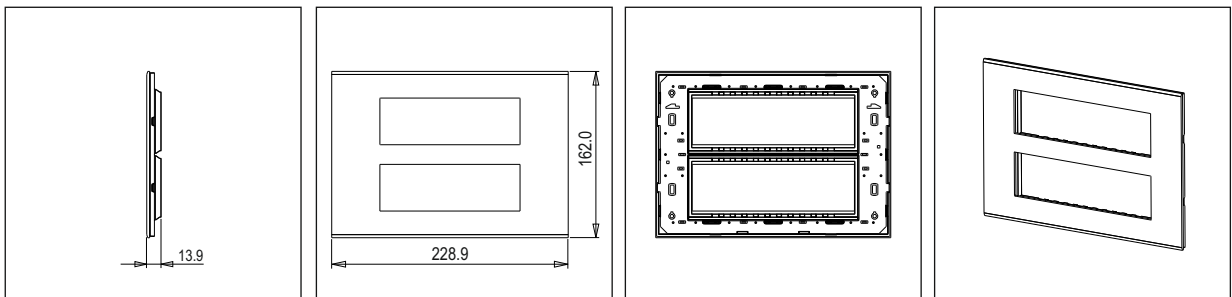

CUBE Series

CG314 .08

14M Plate - 14 module Ice White

5267.51.8

Code:	CG314 .08
Series:	CUBE Series
Family:	Solid Glass plates with frames
Module Size:	Fourteen Module
Colour:	Ice White
Mark:	Norisys
Rated supply voltage:	—
Maximum resistive load:	—
Dimensions:	162.0mm x 228.9mm x 13.9mm
Weight:	401.70g

Wiring Diagram:

Drawings:

Installation:

Installation of the product should be carried out in compliance with the current regulations regarding the installation of electrical systems in the country where the product is installed.

The product should be installed by a trained professional following all safety norms.

Keep away from water and wet surfaces. While mounting the product, hands should not be wet.