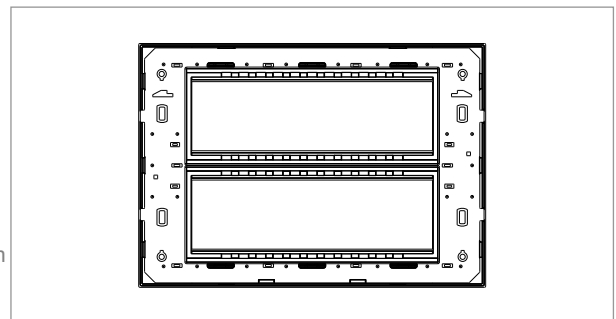

Wiring Diagram: