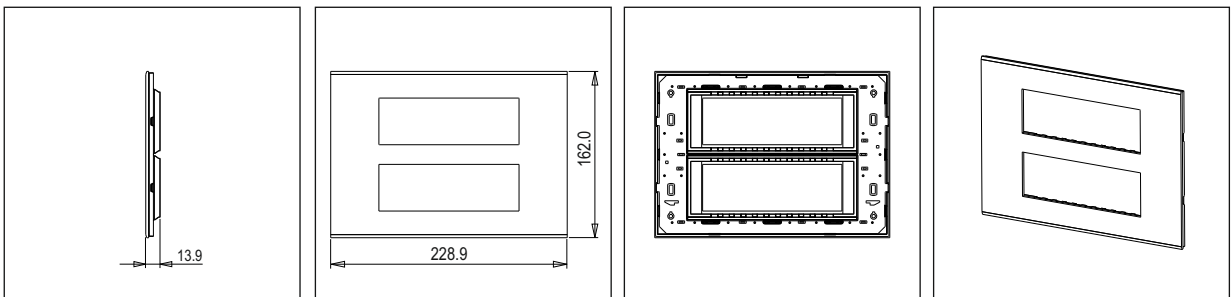

CUBE Series

CG312 .19

12M Plate - 12 module Solid Black

5267.51.8

Code:	CG312 .19
Series:	CUBE Series
Family:	Solid Glass plates with frames
Module Size:	Twelve Module
Colour:	Solid Black
Mark:	Norisys
Rated supply voltage:	—
Maximum resistive load:	—
Dimensions:	162.0mm x 228.9mm x 13.9mm
Weight:	418.80g

Wiring Diagram:

Drawings:

Installation:

Installation of the product should be carried out in compliance with the current regulations regarding the installation of electrical systems in the country where the product is installed.