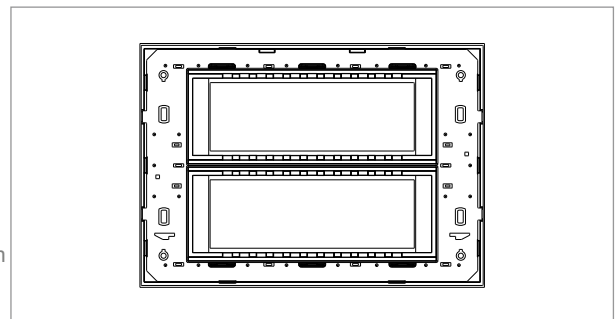

CUBE Series

CG312 .19

12M Plate - 12 module Solid Black

5267.51.8

Code:	CG312 .19
Series:	CUBE Series
Family:	Solid Glass plates with frames
Module Size:	Twelve Module
Colour:	Solid Black
Mark:	Norisys
Rated supply voltage:	—
Maximum resistive load:	—
Dimensions:	162.0mm x 228.9mm x 13.9mm
Weight:	418.80g

Wiring Diagram:

Drawings:

Installation:

Installation of the product should be carried out in compliance with the current regulations regarding the installation of electrical systems in the country where the product is installed.