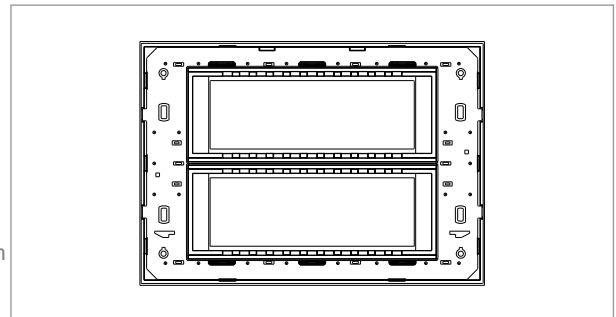

CUBE Series

CG312 .08

12M Plate - 12 module Ice White

5267.51.8

Code:	CG312 .08
Series:	CUBE Series
Family:	Solid Glass plates with frames
Module Size:	Twelve Module
Colour:	Ice White
Mark:	Norisys
Rated supply voltage:	—
Maximum resistive load:	—
Dimensions:	162.0mm x 228.9mm x 13.9mm
Weight:	418.80g

Wiring Diagram:

Drawings:

Installation:

Installation of the product should be carried out in compliance with the current regulations regarding the installation of electrical systems in the country where the product is installed.