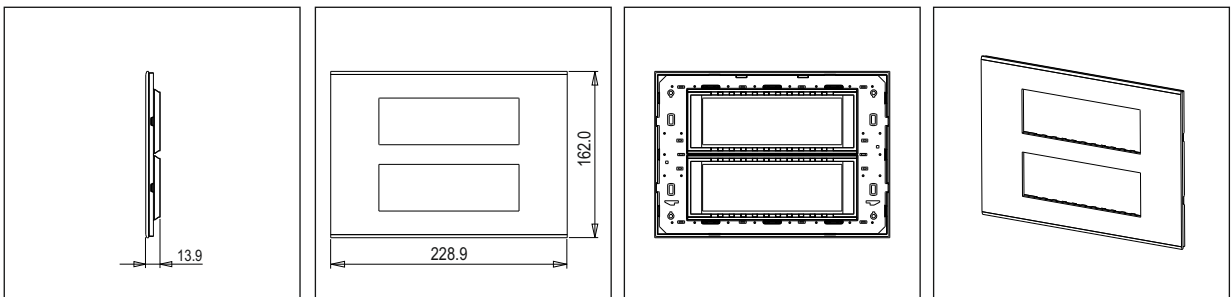

CUBE Series

CG312 .08

12M Plate - 12 module Ice White

5267.51.8

Code:	CG312 .08
Series:	CUBE Series
Family:	Solid Glass plates with frames
Module Size:	Twelve Module
Colour:	Ice White
Mark:	Norisys
Rated supply voltage:	—
Maximum resistive load:	—
Dimensions:	162.0mm x 228.9mm x 13.9mm
Weight:	418.80g

Wiring Diagram:

Drawings:

Installation:

Installation of the product should be carried out in compliance with the current regulations regarding the installation of electrical systems in the country where the product is installed.