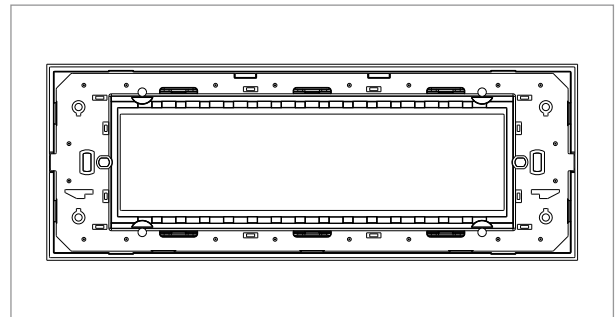

CUBE Series

CG308 .18

8M Plate - 8 module Smoked Silver

5267.51.8

Code:	CG308 .18
Series:	CUBE Series
Family:	Solid Glass plates with frames
Module Size:	Eight Module
Colour:	Smoked Silver
Mark:	Norisys
Rated supply voltage:	—
Maximum resistive load:	—
Dimensions:	92.3mm x 249.9mm x 13.9mm
Weight:	257.20g

Wiring Diagram:

Drawings:

Installation:

Installation of the product should be carried out in compliance with the current regulations regarding the installation of electrical systems in the country where the product is installed.