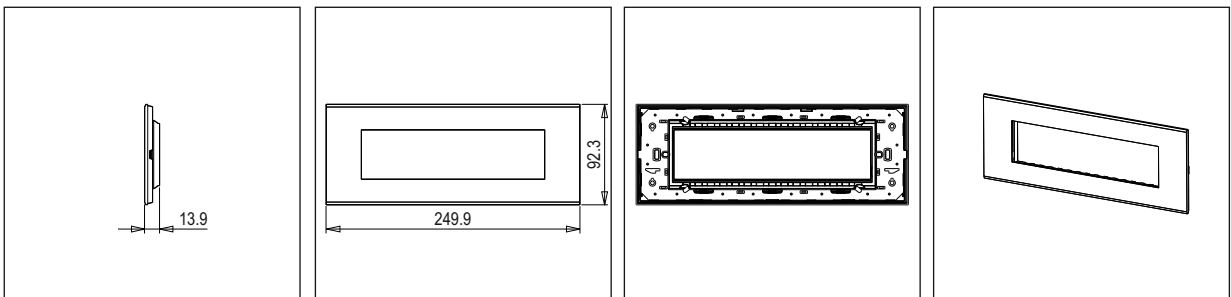

CUBE Series

CG308 .18

8M Plate - 8 module Smoked Silver

5267.51.8

Code:	CG308 .18
Series:	CUBE Series
Family:	Solid Glass plates with frames
Module Size:	Eight Module
Colour:	Smoked Silver
Mark:	Norisys
Rated supply voltage:	—
Maximum resistive load:	—
Dimensions:	92.3mm x 249.9mm x 13.9mm
Weight:	257.20g

Wiring Diagram:

Drawings:

Installation:

Installation of the product should be carried out in compliance with the current regulations regarding the installation of electrical systems in the country where the product is installed.