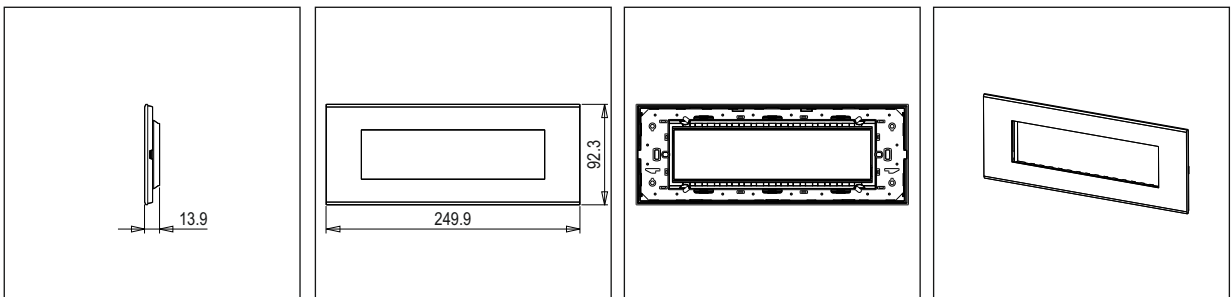

**CUBE Series**

**CG308 .09**

8M Plate - 8 module Metal Gray

5267.51.8

Code:	CG308 .09
Series:	CUBE Series
Family:	Solid Glass plates with frames
Module Size:	Eight Module
Colour:	Metal Gray
Mark:	Norisys
Rated supply voltage:	—
Maximum resistive load:	—
Dimensions:	92.3mm x 249.9mm x 13.9mm
Weight:	257.20g

**Wiring Diagram:**

**Drawings:**

**Installation:**

Installation of the product should be carried out in compliance with the current regulations regarding the installation of electrical systems in the country where the product is installed.