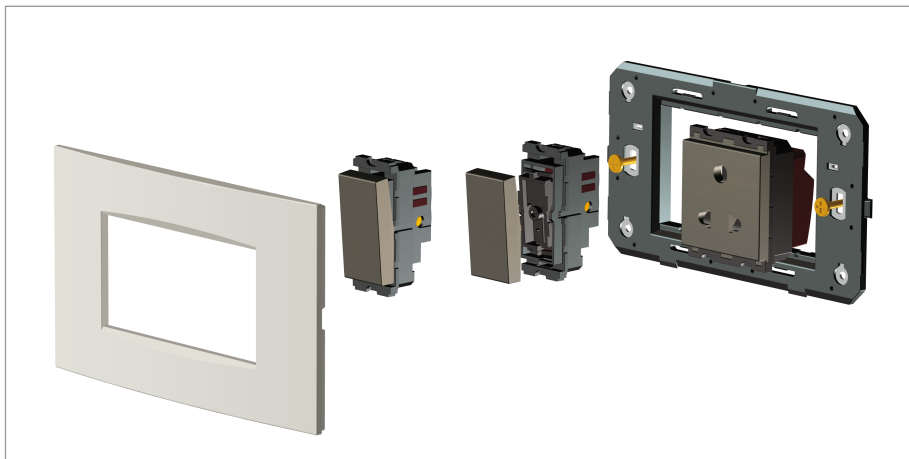

**CUBE Series**

**CG308 .09**

8M Plate - 8 module Metal Gray

5267.51.8

Code:	CG308 .09
Series:	CUBE Series
Family:	Solid Glass plates with frames
Module Size:	Eight Module
Colour:	Metal Gray
Mark:	Norisys
Rated supply voltage:	—
Maximum resistive load:	—
Dimensions:	92.3mm x 249.9mm x 13.9mm
Weight:	257.20g

**Wiring Diagram:**

**Drawings:**

**Installation:**

Installation of the product should be carried out in compliance with the current regulations regarding the installation of electrical systems in the country where the product is installed.