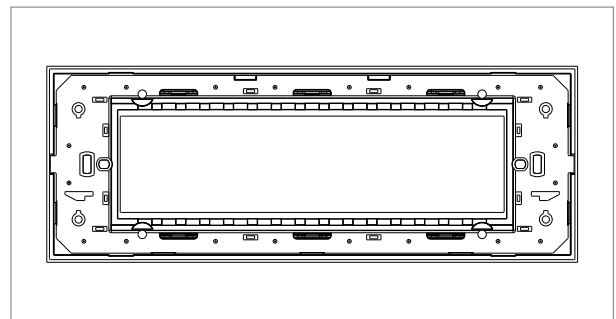

**CUBE Series**

**CG308 .09**

8M Plate - 8 module Metal Gray

5267.51.8

Code:	CG308 .09
Series:	CUBE Series
Family:	Solid Glass plates with frames
Module Size:	Eight Module
Colour:	Metal Gray
Mark:	Norisys
Rated supply voltage:	—
Maximum resistive load:	—
Dimensions:	92.3mm x 249.9mm x 13.9mm
Weight:	257.20g

**Wiring Diagram:**

**Drawings:**

**Installation:**

Installation of the product should be carried out in compliance with the current regulations regarding the installation of electrical systems in the country where the product is installed.