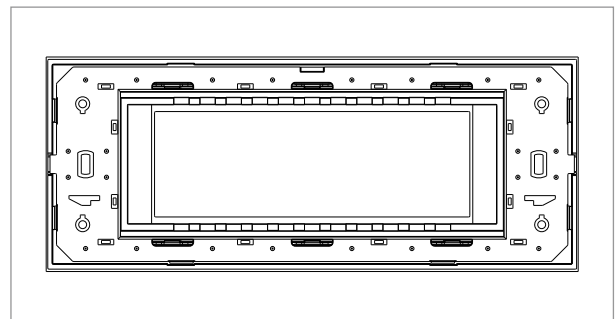

CUBE Series

CG306 .18

6M Plate - 6 module Smoked Silver

5267.51.8

Code:	CG306 .18
Series:	CUBE Series
Family:	Solid Glass plates with frames
Module Size:	Six Module
Colour:	Smoked Silver
Mark:	Norisys
Rated supply voltage:	—
Maximum resistive load:	—
Dimensions:	92.3mm x 228.9mm x 13.9mm
Weight:	245.70g

Wiring Diagram:

Drawings:

Installation:

Installation of the product should be carried out in compliance with the current regulations regarding the installation of electrical systems in the country where the product is installed.