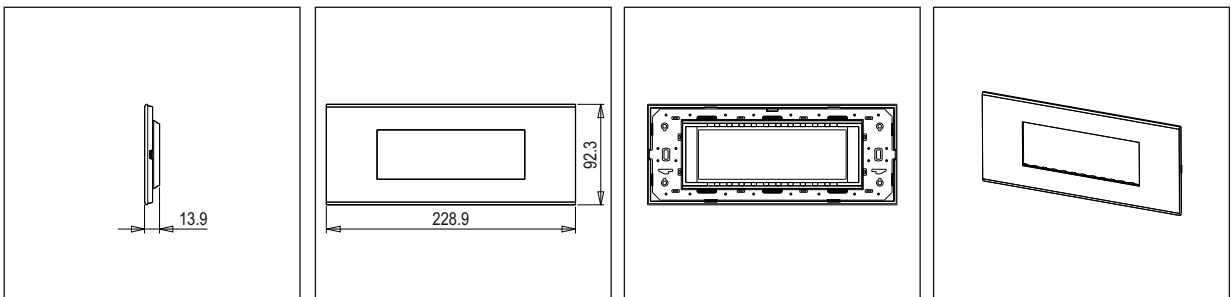

CUBE Series

CG306 .18

6M Plate - 6 module Smoked Silver

5267.51.8

Code:	CG306 .18
Series:	CUBE Series
Family:	Solid Glass plates with frames
Module Size:	Six Module
Colour:	Smoked Silver
Mark:	Norisys
Rated supply voltage:	—
Maximum resistive load:	—
Dimensions:	92.3mm x 228.9mm x 13.9mm
Weight:	245.70g

Wiring Diagram:

Drawings:

Installation:

Installation of the product should be carried out in compliance with the current regulations regarding the installation of electrical systems in the country where the product is installed.