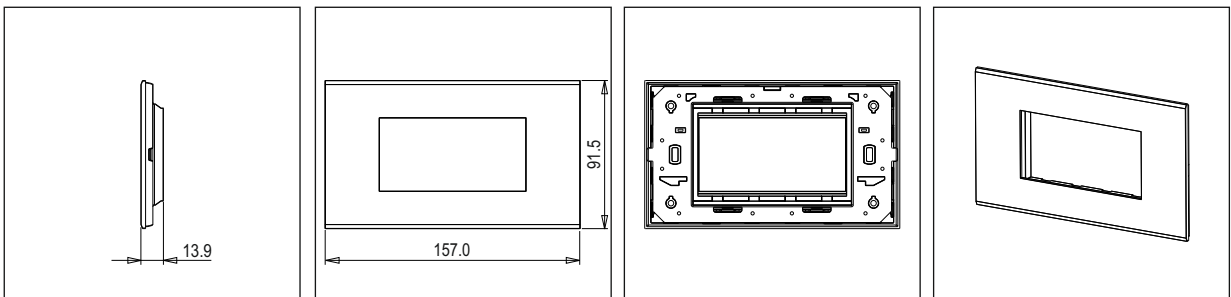

**CUBE Series**

**CG304 .38**

4M Plate - 4 module Ultra White

5267.51.8

Code:	CG304 .38
Series:	CUBE Series
Family:	Solid Glass plates with frames
Module Size:	Four Module
Colour:	Ultra White
Mark:	Norisys
Rated supply voltage:	--
Maximum resistive load:	—
Dimensions:	91.5mm x 157.0mm x 13.9mm
Weight:	177.80g

**Wiring Diagram:**

**Drawings:**

**Installation:**

Installation of the product should be carried out in compliance with the current regulations regarding the installation of electrical systems in the country where the product is installed.