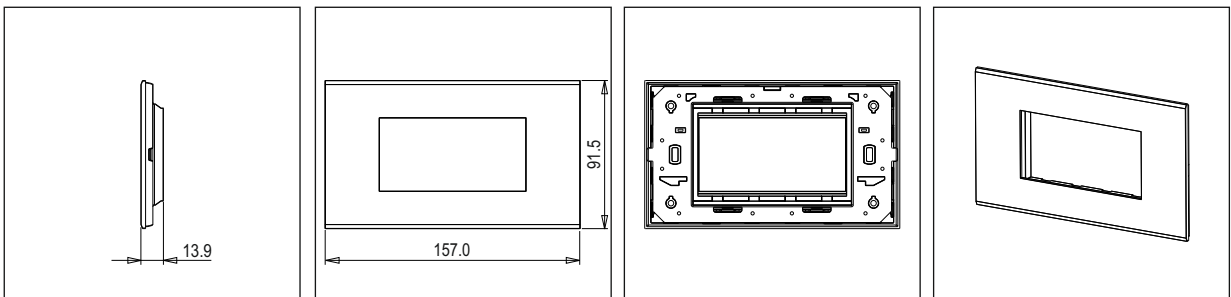

CUBE Series

CG304 .09

4M Plate - 4 module Metal Gray

5267.51.8

Code:	CG304 .09
Series:	CUBE Series
Family:	Solid Glass plates with frames
Module Size:	Four Module
Colour:	Metal Gray
Mark:	Norisys
Rated supply voltage:	--
Maximum resistive load:	--
Dimensions:	91.5mm x 157.0mm x 13.9mm
Weight:	177.80g

Wiring Diagram:

Drawings:

Installation:

Installation of the product should be carried out in compliance with the current regulations regarding the installation of electrical systems in the country where the product is installed.