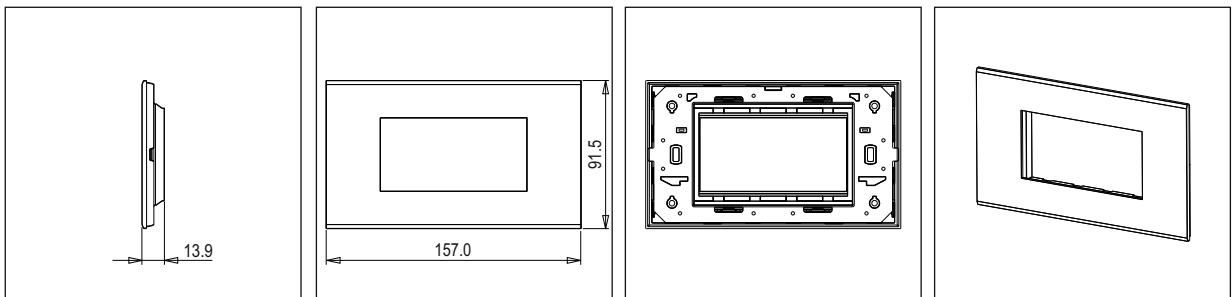

CUBE Series

CG304 .08

4M Plate - 4 module Ice White

5267.51.8

Code:	CG304 .08
Series:	CUBE Series
Family:	Solid Glass plates with frames
Module Size:	Four Module
Colour:	Ice White
Mark:	Norisys
Rated supply voltage:	--
Maximum resistive load:	—
Dimensions:	91.5mm x 157.0mm x 13.9mm
Weight:	177.80g

Wiring Diagram:

Drawings:

Installation:

Installation of the product should be carried out in compliance with the current regulations regarding the installation of electrical systems in the country where the product is installed.